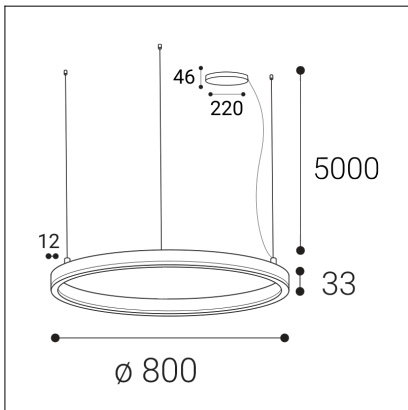

# CIRCLE 80 P-Z/ST, N

<b>Code:</b> 3276276DT
<b>Color:</b> NICKEL / 7032
<b>Material:</b> ALUMINIUM/PMMA
<b>Power:</b> 62W
<b>Color temperature:</b> 2700K/3000K/4000K
<b>Lumen output:</b> 5540lm
<b>Efficacy:</b> 89lm/W
<b>Color rendering index:</b> 90+
<b>SDCM:</b> < 3
<b>Light beam angle:</b> 160°
<b>Light Source:</b> LED
<b>Dimmable:</b> TRIAC
<b>LED lifetime:</b> L80B20 50.000h
<b>Driver:</b> 2x 750 mA
<b>Voltage / Frequency:</b> 220-240V AC, 50-60Hz
<b>Dimensions luminaire:</b> d800x33 mm
<b>Product weight kg:</b> 2.2
<b>Packing carton:</b> 1
<b>Length suspension:</b> 5000 mm
<b>Package dimensions:</b> 875x875x115 mm