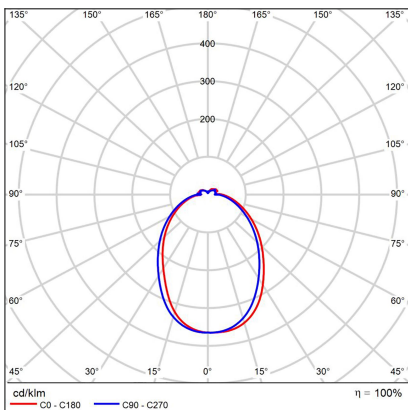

# CIRCLE 80 P-Z/ST, N

<b>Code:</b> 3276276DT
<b>Color:</b> NICKEL / 7032
<b>Material:</b> ALUMINIUM/PMMA
<b>Power:</b> 62W
<b>Color temperature:</b> 2700K/3000K/4000K
<b>Lumen output:</b> 5540lm
<b>Efficacy:</b> 89lm/W
<b>Color rendering index:</b> 90+
<b>SDCM:</b> < 3
<b>Light beam angle:</b> 160°
<b>Light Source:</b> LED
<b>Dimmable:</b> TRIAC
<b>LED lifetime:</b> L80B20 50.000h
<b>Driver:</b> 2x 750 mA
<b>Voltage / Frequency:</b> 220-240V AC, 50-60Hz
<b>Dimensions luminaire:</b> d800x33 mm
<b>Product weight kg:</b> 2.2
<b>Packing carton:</b> 1
<b>Length suspension:</b> 5000 mm
<b>Package dimensions:</b> 875x875x115 mm