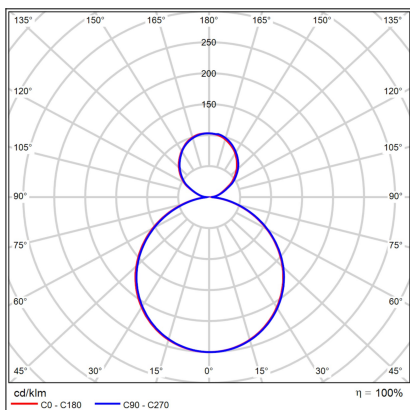

MOON 60, W

Code: 1274971DT
Color: WHITE / 9003
Material: METAL/PMMA
Power: 60W (50+10)
Color temperature: 2700K/3000K/4000K
Lumen output: 3500+700lm
Efficacy: 70lm/W
Color rendering index: 90+
SDCM: < 3
Light beam angle: 160°
Light Source: LED
Dimmable: TRIAC
LED lifetime: L80B20 50.000h
Driver: 1200 + 250 mA
Voltage / Frequency: 220-240V AC, 50-60Hz
Dimensions luminaire: d600x70 mm
Product weight kg: 5.5
Package dimensions: 660x660x95 mm
Remark: wall mountable - yes