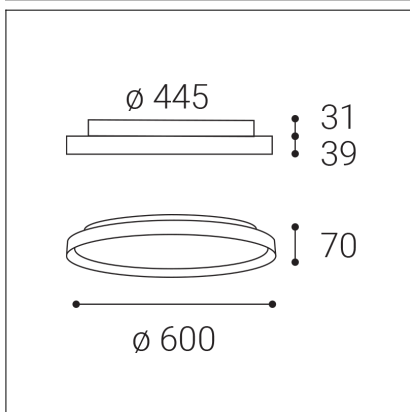

MOON 60, W

Code: 1274971DT
Color: WHITE / 9003
Material: METAL/PMMA
Power: 60W (50+10)
Color temperature: 2700K/3000K/4000K
Lumen output: 3500+700lm
Efficacy: 70lm/W
Color rendering index: 90+
SDCM: < 3
Light beam angle: 160°
Light Source: LED
Dimmable: TRIAC
LED lifetime: L80B20 50.000h
Driver: 1200 + 250 mA
Voltage / Frequency: 220-240V AC, 50-60Hz
Dimensions luminaire: d600x70 mm
Product weight kg: 5.5
Package dimensions: 660x660x95 mm
Remark: wall mountable - yes