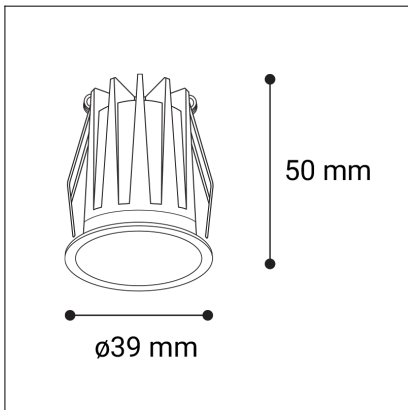

NINO XS, B

Code:	2560973D
Color:	BLACK / 9005
Material:	ALUMINIUM/PC
Power:	3W
Color temperature:	2700K/3000K/4000K
Lumen output:	150lm
Efficacy:	50lm/W
Color rendering index:	90+
SDCM:	< 3
Light beam angle:	38°
Unified Glare Rating:	< 19
Light Source:	LED
Dimmable:	DALI/PUSH
LED lifetime:	L80B20 50.000h
Driver:	300 mA
Voltage / Frequency:	220-240V AC, 50-60Hz
Dimensions luminaire:	d39x50 mm
Product weight kg:	0.15
Package dimensions:	105x65x50 mm