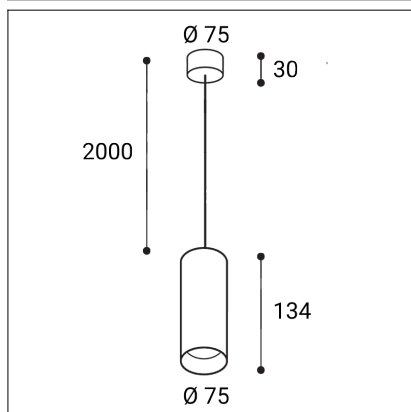

TINY II L Z, W

Code: 3480521
Color: WHITE / 9016
Material: ALUMINIUM/PMMA
Power: 8W
Color temperature: 2700K
Lumen output: 720lm
Efficacy: 90lm/W
Color rendering index: 90+
SDCM: < 3
Light beam angle: 38°
Light Source: LED
Dimmable: ON/OFF
LED lifetime: L80 B20 50.000h
Driver: 200 mA
Voltage / Frequency: 220-240V AC, 50-60Hz
Dimensions luminaire: d75x134 mm
Product weight kg: 0.6
Length suspension: 2000 mm
Package dimensions: 80x80x115+140x120x70 mm