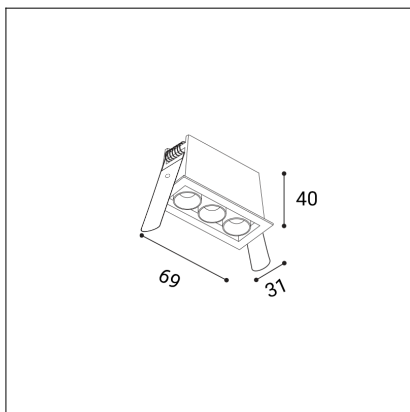

RIVA MINI 3, B

| | |
|-------------------------------|----------------------|
| Code: | 2560173D |
| Color: | BLACK / 9005 |
| Material: | ALUMINIUM/PC |
| Power: | 6W |
| Color temperature: | 2700K/3000K/4000K |
| Lumen output: | 480lm |
| Efficacy: | 80lm/W |
| Color rendering index: | 90+ |
| SDCM: | < 3 |
| Light beam angle: | 38° |
| Light Source: | LED |
| Dimmable: | DALI/PUSH |
| LED lifetime: | L80B20 50.000h |
| Driver: | 250 mA |
| Voltage / Frequency: | 220-240V AC, 50-60Hz |
| Dimensions luminaire: | 69x31x40 mm |
| Installation hole: | 65 x 27 mm |
| Product weight kg: | 0.15 |
| Package dimensions: | 135x60x55 mm |