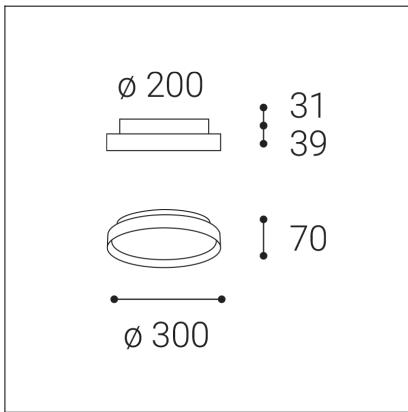

# MOON 30, G

<b>Code:</b>	1276177D
<b>Color:</b>	GOLD / 1036
<b>Material:</b>	METAL/PMMA
<b>Power:</b>	25W (20+5)
<b>Color temperature:</b>	2700K/3000K/4000K
<b>Lumen output:</b>	1400+350lm
<b>Efficacy:</b>	70lm/W
<b>Color rendering index:</b>	90+
<b>SDCM:</b>	< 3
<b>Light beam angle:</b>	160°
<b>Light Source:</b>	LED
<b>Dimmable:</b>	DALI/PUSH
<b>LED lifetime:</b>	L80B20 50.000h
<b>Driver:</b>	500 + 150 mA
<b>Voltage / Frequency:</b>	220-240V AC, 50-60Hz
<b>Dimensions luminaire:</b>	d300x70 mm
<b>Product weight kg:</b>	2.4
<b>Package dimensions:</b>	360x360x95 mm
<b>Remark:</b>	wall mountable - yes