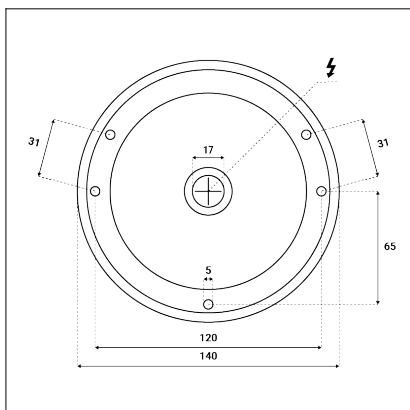

ZETA ON M, CF

Code:	1480358DT
Color:	COFFEE / 8025
Material:	ALUMINIUM/PMMA
Power:	9-15W
Color temperature:	3000K/3500K/4000K
Lumen output:	810-1350lm
Efficacy:	90lm/W
Color rendering index:	90+
SDCM:	< 3
Light beam angle:	90°
Light Source:	LED
Dimmable:	TRIAC
LED lifetime:	L80B20 50.000h
Driver:	250-350 mA
Voltage / Frequency:	220-240V AC, 50-60Hz
Dimensions luminaire:	d140x70 mm
Product weight kg:	0.7
Packing carton:	15
Package dimensions:	150x150x90 mm
Remark:	wall mountable - yes / switching driver 9-12-15W