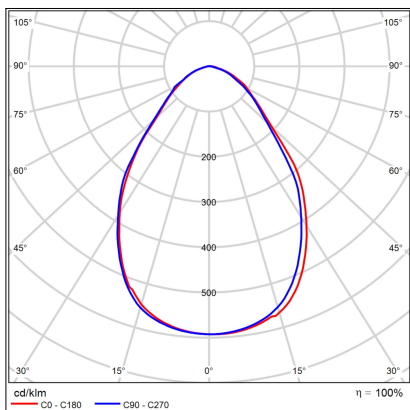

ZETA ON M, CF

Code:	1480358DT
Color:	COFFEE / 8025
Material:	ALUMINIUM/PMMA
Power:	9-15W
Color temperature:	3000K/3500K/4000K
Lumen output:	810-1350lm
Efficacy:	90lm/W
Color rendering index:	90+
SDCM:	< 3
Light beam angle:	90°
Light Source:	LED
Dimmable:	TRIAC
LED lifetime:	L80B20 50.000h
Driver:	250-350 mA
Voltage / Frequency:	220-240V AC, 50-60Hz
Dimensions luminaire:	d140x70 mm
Product weight kg:	0.7
Packing carton:	15
Package dimensions:	150x150x90 mm
Remark:	wall mountable - yes / switching driver 9-12-15W