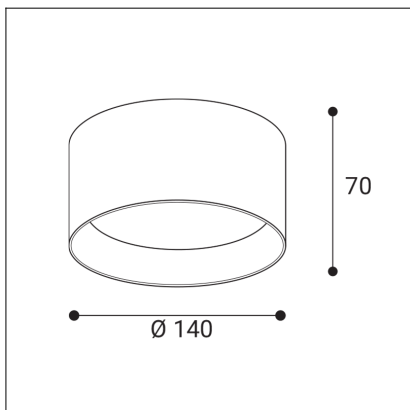

ZETA ON M, CF

Code:	1480358DT
Color:	COFFEE / 8025
Material:	ALUMINIUM/PMMA
Power:	9-15W
Color temperature:	3000K/3500K/4000K
Lumen output:	810-1350lm
Efficacy:	90lm/W
Color rendering index:	90+
SDCM:	< 3
Light beam angle:	90°
Light Source:	LED
Dimmable:	TRIAC
LED lifetime:	L80B20 50.000h
Driver:	250-350 mA
Voltage / Frequency:	220-240V AC, 50-60Hz
Dimensions luminaire:	d140x70 mm
Product weight kg:	0.7
Packing carton:	15
Package dimensions:	150x150x90 mm
Remark:	wall mountable - yes / switching driver 9-12-15W