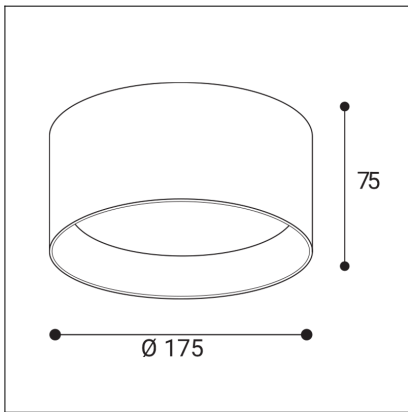

# ZETA ON L, CF

<b>Code:</b>	1481428D
<b>Color:</b>	COFFEE / 8025
<b>Material:</b>	ALUMINIUM/PMMA
<b>Power:</b>	20W
<b>Color temperature:</b>	2700K
<b>Lumen output:</b>	1800lm
<b>Efficacy:</b>	90lm/W
<b>Color rendering index:</b>	90+
<b>SDCM:</b>	< 3
<b>Light beam angle:</b>	90°
<b>Light Source:</b>	LED
<b>Dimmable:</b>	DALI/PUSH
<b>LED lifetime:</b>	L80B20 50.000h
<b>Driver:</b>	500 mA
<b>Voltage / Frequency:</b>	220-240V AC, 50-60Hz
<b>Dimensions luminaire:</b>	d175x75 mm
<b>Product weight kg:</b>	0.9
<b>Package dimensions:</b>	190x190x95 mm
<b>Remark:</b>	wall mountable - yes