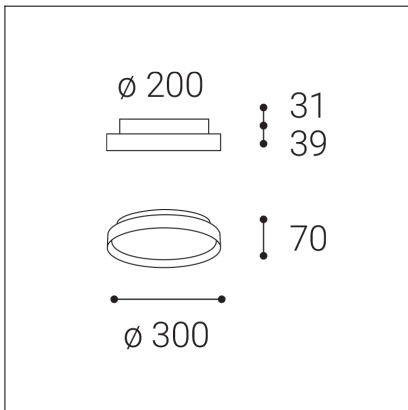

MOON 30, BCH

Code:	12761737
Color:	BLACK/CHAMPAGNE / 9017/1036
Material:	METAL/PMMA
Power:	25W (20+5)
Color temperature:	2700K/3000K/4000K
Lumen output:	1400+350lm
Efficacy:	70lm/W
Color rendering index:	90+
SDCM:	< 3
Light beam angle:	160°
Light Source:	LED
Dimmable:	ON/OFF
LED lifetime:	L80B20 50.000h
Driver:	500 + 135 mA
Voltage / Frequency:	220-240V AC, 50-60Hz
Dimensions luminaire:	d300x70 mm
Product weight kg:	2.4
Package dimensions:	360x360x95 mm
Remark:	wall mountable - yes