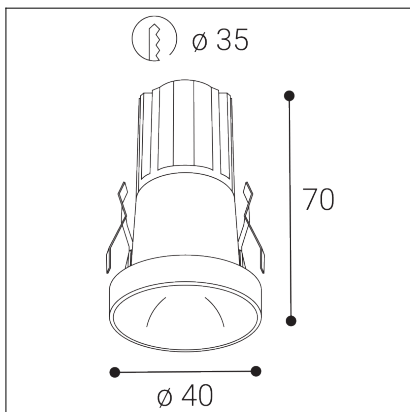

SPOT MINI A, W

Code: 2050221
Color: WHITE / 9010
Material: ALUMINIUM/PMMA
Power: 7W
Color temperature: 2700K
Lumen output: 490lm
Efficacy: 70lm/W
Color rendering index: 90+
SDCM: < 3
Light beam angle: 30°
Light Source: LED
Dimmable: ON/OFF
LED lifetime: L80B20 50.000h
Driver: 150 mA
Voltage / Frequency: 220-240V AC, 50-60Hz
Dimensions luminaire: d40x70 mm
Package dimensions: 100x100x130 mm