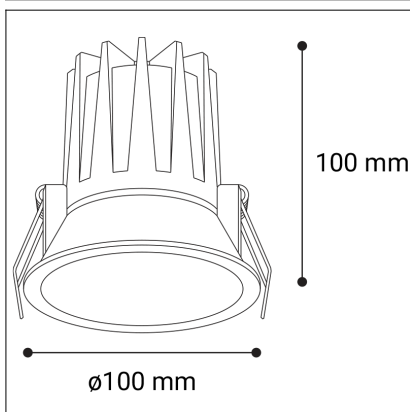

# NINO L, W

<b>Code:</b> 2561271DT
<b>Color:</b> WHITE / 9003
<b>Material:</b> ALUMINIUM/PC
<b>Power:</b> 15W
<b>Color temperature:</b> 2700K/3000K/4000K
<b>Lumen output:</b> 1050lm
<b>Efficacy:</b> 70lm/W
<b>Color rendering index:</b> 90+
<b>SDCM:</b> < 3
<b>Light beam angle:</b> 40°
<b>Unified Glare Rating:</b> < 19
<b>Light Source:</b> LED
<b>Dimmable:</b> TRIAC
<b>LED lifetime:</b> L80B20 50.000h
<b>Driver:</b> 350 mA
<b>Voltage / Frequency:</b> 220-240V AC, 50-60Hz
<b>Dimensions luminaire:</b> d100x100 mm
<b>Product weight kg:</b> 0.3
<b>Package dimensions:</b> 120x120x125 mm