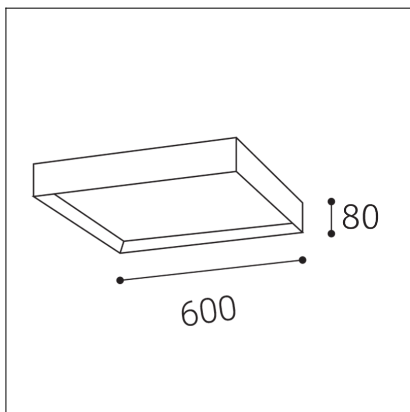

MILO 60, B

| | |
|-------------------------------|----------------------|
| Code: | 1272373D |
| Color: | BLACK / 9017 |
| Material: | METAL/PMMA |
| Power: | 60W |
| Color temperature: | 2700K/3000K/4000K |
| Lumen output: | 4000lm |
| Efficacy: | 67lm/W |
| Color rendering index: | 90+ |
| SDCM: | < 3 |
| Light beam angle: | 160° |
| Light Source: | LED |
| Dimmable: | DALI/PUSH |
| LED lifetime: | L80B20 50.000h |
| Driver: | 1400 mA |
| Voltage / Frequency: | 220-240V AC, 50-60Hz |
| Dimensions luminaire: | 600x600x80 mm |
| Product weight kg: | 5.5 |
| Package dimensions: | 660x660x120 mm |