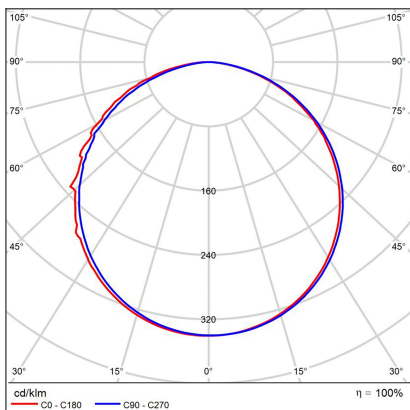

MILO 60, B

| | |
|-------------------------------|----------------------|
| Code: | 1272373D |
| Color: | BLACK / 9017 |
| Material: | METAL/PMMA |
| Power: | 60W |
| Color temperature: | 2700K/3000K/4000K |
| Lumen output: | 4000lm |
| Efficacy: | 67lm/W |
| Color rendering index: | 90+ |
| SDCM: | < 3 |
| Light beam angle: | 160° |
| Light Source: | LED |
| Dimmable: | DALI/PUSH |
| LED lifetime: | L80B20 50.000h |
| Driver: | 1400 mA |
| Voltage / Frequency: | 220-240V AC, 50-60Hz |
| Dimensions luminaire: | 600x600x80 mm |
| Product weight kg: | 5.5 |
| Package dimensions: | 660x660x120 mm |