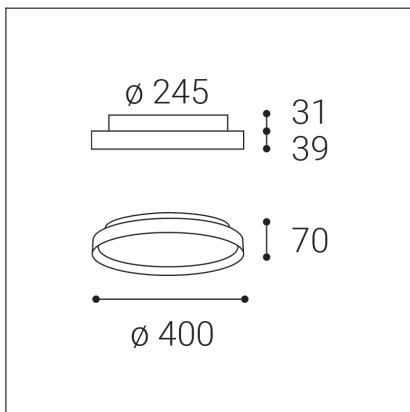

MOON 40, W

Code: 1274871

Color: WHITE / 9003

Material: METAL/PMMA

Power: 36W (30+6)

Color temperature: 2700K/3000K/4000K

Lumen output: 2100+420lm

Efficacy: 70lm/W

Color rendering index: 90+

SDCM: < 3

Light beam angle: 160°

Light Source: LED

Dimmable: ON/OFF

LED lifetime: L80B20 50.000h

Driver: 750 + 160 mA

Voltage / Frequency: 220-240V AC, 50-60Hz

Dimensions luminaire: d400x70 mm

Product weight kg: 2.9

Package dimensions: 460x460x95 mm

Remark: wall mountable - yes

5
year
warranty