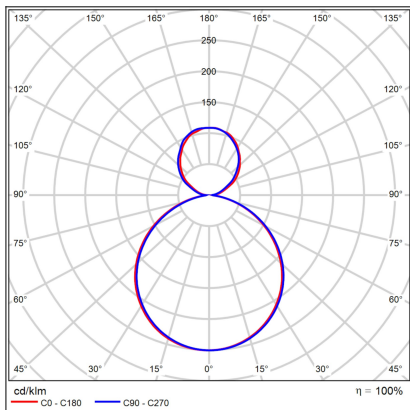

MOON 40, W

Code: 1274871

Color: WHITE / 9003

Material: METAL/PMMA

Power: 36W (30+6)

Color temperature: 2700K/3000K/4000K

Lumen output: 2100+420lm

Efficacy: 70lm/W

Color rendering index: 90+

SDCM: < 3

Light beam angle: 160°

Light Source: LED

Dimmable: ON/OFF

LED lifetime: L80B20 50.000h

Driver: 750 + 160 mA

Voltage / Frequency: 220-240V AC, 50-60Hz

Dimensions luminaire: d400x70 mm

Product weight kg: 2.9

Package dimensions: 460x460x95 mm

Remark: wall mountable - yes

5
year
warranty