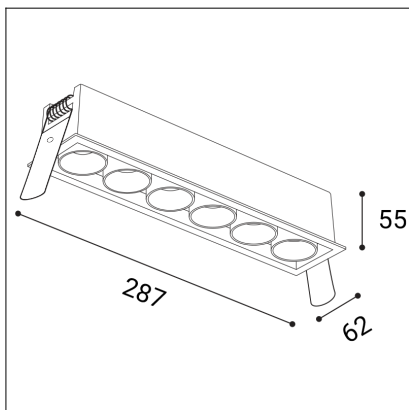

RIVA MAXI 6, B

Code:	2560853DT
Color:	BLACK / 9005
Material:	ALUMINIUM/PC
Power:	30W
Color temperature:	3000K/3500K/4000K
Lumen output:	2400lm
Efficacy:	80lm/W
Color rendering index:	90+
SDCM:	< 3
Light beam angle:	50°
Light Source:	LED
Dimmable:	TRIAC
LED lifetime:	L80B20 50.000h
Driver:	700 mA
Voltage / Frequency:	220-240V AC, 50-60Hz
Dimensions luminaire:	287x62x55 mm
Installation hole:	280 x 55 mm
Product weight kg:	0.75
Package dimensions:	320x90x75 mm