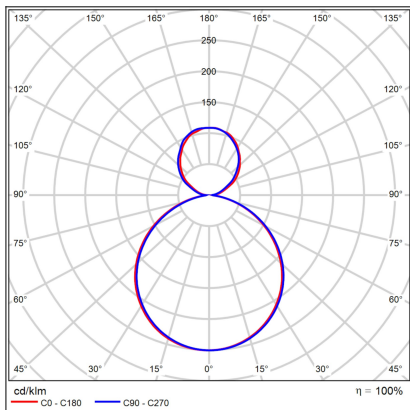

MOON 40 P/N-Z, B

Code: 3274873D

Color: BLACK / 9017

Material: METAL/PMMA

Power: 36W (30+6)

Color temperature: 2700K/3000K/4000K

Lumen output: 2100+420lm

Efficacy: 70lm/W

Color rendering index: 90+

SDCM: < 3

Light beam angle: 160°

Light Source: LED

Dimmable: DALI/PUSH

LED lifetime: L80B20 50.000h

Driver: 750 + 150 mA

Voltage / Frequency: 220-240V AC, 50-60Hz

Dimensions luminaire: d400x70 mm

Product weight kg: 3.9

Length suspension: 2500 mm

Package dimensions: 460x460x95+270x270x100 mm