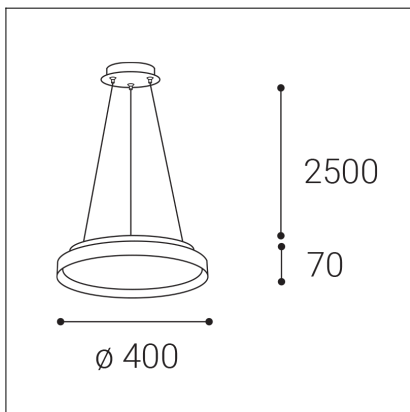

MOON 40 P/N-Z, B

Code: 3274873D

Color: BLACK / 9017

Material: METAL/PMMA

Power: 36W (30+6)

Color temperature: 2700K/3000K/4000K

Lumen output: 2100+420lm

Efficacy: 70lm/W

Color rendering index: 90+

SDCM: < 3

Light beam angle: 160°

Light Source: LED

Dimmable: DALI/PUSH

LED lifetime: L80B20 50.000h

Driver: 750 + 150 mA

Voltage / Frequency: 220-240V AC, 50-60Hz

Dimensions luminaire: d400x70 mm

Product weight kg: 3.9

Length suspension: 2500 mm

Package dimensions: 460x460x95+270x270x100 mm