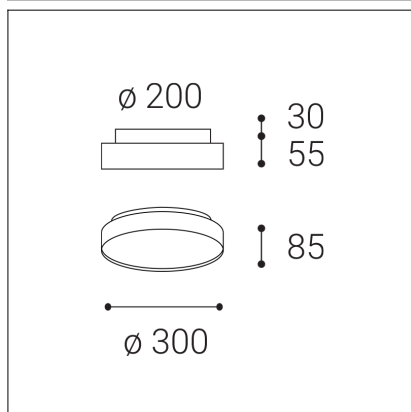

TORO 30 P/N, W

Code:	1276671DT
Color:	WHITE / 9003
Material:	ALUMINIUM/PC
Power:	20+5W
Color temperature:	2700K/3000K/4000K
Lumen output:	1500+375lm
Efficacy:	75lm/W
Color rendering index:	90+
SDCM:	< 3
Light beam angle:	160°
Light Source:	LED
Dimmable:	TRIAC
LED lifetime:	L80B20 50.000h
Driver:	500 + 150 mA
Voltage / Frequency:	220-240V AC, 50-60Hz
Dimensions luminaire:	d300x55 + 30 mm
Product weight kg:	2
Package dimensions:	340x340x110 mm
Remark:	wall mountable - yes