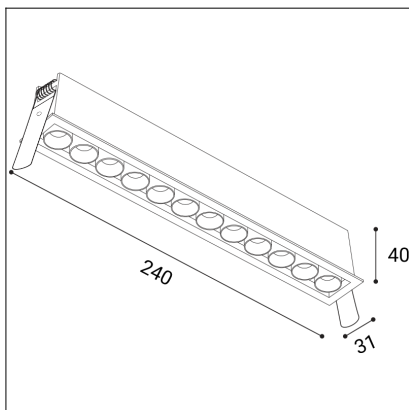

RIVA MINI 12, B

Code:	2560353DT
Color:	BLACK / 9005
Material:	ALUMINIUM/PC
Power:	20W
Color temperature:	3000K/3500K/4000K
Lumen output:	1600lm
Efficacy:	80lm/W
Color rendering index:	90+
SDCM:	< 3
Light beam angle:	38°
Light Source:	LED
Dimmable:	TRIAC
LED lifetime:	L80B20 50.000h
Driver:	500 mA
Voltage / Frequency:	220-240V AC, 50-60Hz
Dimensions luminaire:	240x31x40 mm
Installation hole:	236 x 27 mm
Product weight kg:	0.35
Package dimensions:	265x60x55 mm