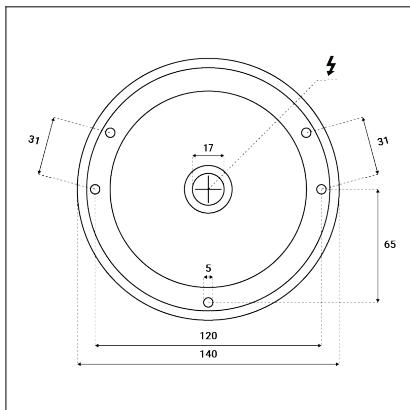

ZETA ON M, N

Code:	1480326DT
Color:	NICKEL / 7032
Material:	ALUMINIUM/PMMA
Power:	9-15W
Color temperature:	2700K
Lumen output:	810-1350lm
Efficacy:	90lm/W
Color rendering index:	90+
SDCM:	< 3
Light beam angle:	90°
Light Source:	LED
Dimmable:	TRIAC
LED lifetime:	L80B20 50.000h
Driver:	250-350 mA
Voltage / Frequency:	220-240V AC, 50-60Hz
Dimensions luminaire:	d140x70 mm
Product weight kg:	0.7
Package dimensions:	150x150x90 mm
Remark:	wall mountable - yes / switching driver 9-12-15W