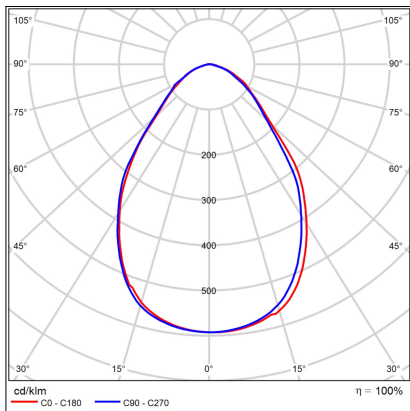

ZETA ON M, N

Code:	1480326DT
Color:	NICKEL / 7032
Material:	ALUMINIUM/PMMA
Power:	9-15W
Color temperature:	2700K
Lumen output:	810-1350lm
Efficacy:	90lm/W
Color rendering index:	90+
SDCM:	< 3
Light beam angle:	90°
Light Source:	LED
Dimmable:	TRIAC
LED lifetime:	L80B20 50.000h
Driver:	250-350 mA
Voltage / Frequency:	220-240V AC, 50-60Hz
Dimensions luminaire:	d140x70 mm
Product weight kg:	0.7
Package dimensions:	150x150x90 mm
Remark:	wall mountable - yes / switching driver 9-12-15W