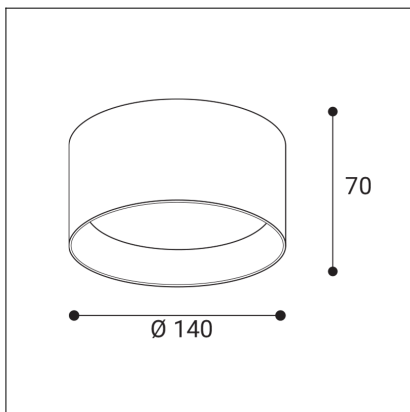

ZETA ON M, N

Code:	1480326DT
Color:	NICKEL / 7032
Material:	ALUMINIUM/PMMA
Power:	9-15W
Color temperature:	2700K
Lumen output:	810-1350lm
Efficacy:	90lm/W
Color rendering index:	90+
SDCM:	< 3
Light beam angle:	90°
Light Source:	LED
Dimmable:	TRIAC
LED lifetime:	L80B20 50.000h
Driver:	250-350 mA
Voltage / Frequency:	220-240V AC, 50-60Hz
Dimensions luminaire:	d140x70 mm
Product weight kg:	0.7
Package dimensions:	150x150x90 mm
Remark:	wall mountable - yes / switching driver 9-12-15W