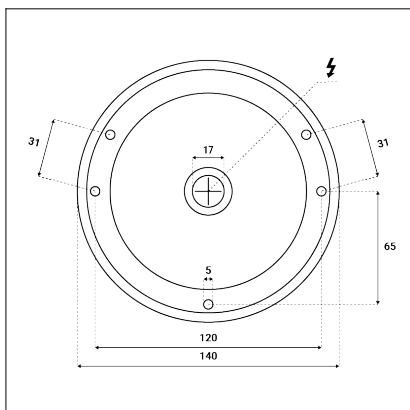

# ZETA ON M, N

<b>Code:</b>	1480326D
<b>Color:</b>	NICKEL / 7032
<b>Material:</b>	ALUMINIUM/PMMA
<b>Power:</b>	15W
<b>Color temperature:</b>	2700K
<b>Lumen output:</b>	1350lm
<b>Efficacy:</b>	90lm/W
<b>Color rendering index:</b>	90+
<b>SDCM:</b>	< 3
<b>Light beam angle:</b>	90°
<b>Light Source:</b>	LED
<b>Dimmable:</b>	DALI/PUSH
<b>LED lifetime:</b>	L80B20 50.000h
<b>Driver:</b>	350 mA
<b>Voltage / Frequency:</b>	220-240V AC, 50-60Hz
<b>Dimensions luminaire:</b>	d140x70 mm
<b>Product weight kg:</b>	0.7
<b>Package dimensions:</b>	150x150x90 mm
<b>Remark:</b>	wall mountable - yes