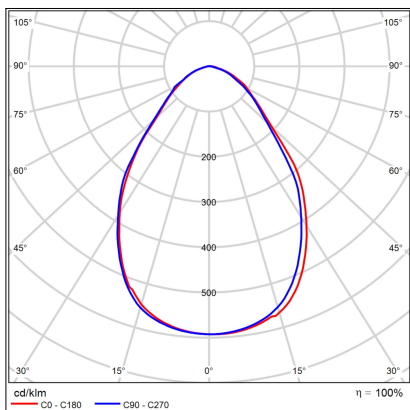

# ZETA ON M, N

<b>Code:</b>	1480326D
<b>Color:</b>	NICKEL / 7032
<b>Material:</b>	ALUMINIUM/PMMA
<b>Power:</b>	15W
<b>Color temperature:</b>	2700K
<b>Lumen output:</b>	1350lm
<b>Efficacy:</b>	90lm/W
<b>Color rendering index:</b>	90+
<b>SDCM:</b>	< 3
<b>Light beam angle:</b>	90°
<b>Light Source:</b>	LED
<b>Dimmable:</b>	DALI/PUSH
<b>LED lifetime:</b>	L80B20 50.000h
<b>Driver:</b>	350 mA
<b>Voltage / Frequency:</b>	220-240V AC, 50-60Hz
<b>Dimensions luminaire:</b>	d140x70 mm
<b>Product weight kg:</b>	0.7
<b>Package dimensions:</b>	150x150x90 mm
<b>Remark:</b>	wall mountable - yes