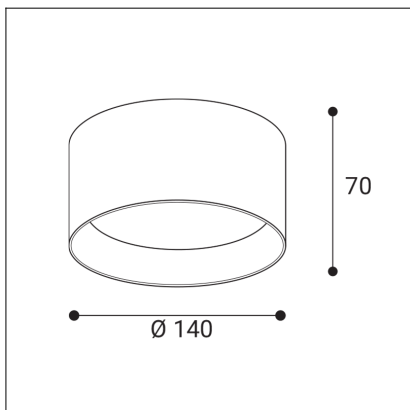

# ZETA ON M, N

<b>Code:</b>	1480326D
<b>Color:</b>	NICKEL / 7032
<b>Material:</b>	ALUMINIUM/PMMA
<b>Power:</b>	15W
<b>Color temperature:</b>	2700K
<b>Lumen output:</b>	1350lm
<b>Efficacy:</b>	90lm/W
<b>Color rendering index:</b>	90+
<b>SDCM:</b>	< 3
<b>Light beam angle:</b>	90°
<b>Light Source:</b>	LED
<b>Dimmable:</b>	DALI/PUSH
<b>LED lifetime:</b>	L80B20 50.000h
<b>Driver:</b>	350 mA
<b>Voltage / Frequency:</b>	220-240V AC, 50-60Hz
<b>Dimensions luminaire:</b>	d140x70 mm
<b>Product weight kg:</b>	0.7
<b>Package dimensions:</b>	150x150x90 mm
<b>Remark:</b>	wall mountable - yes