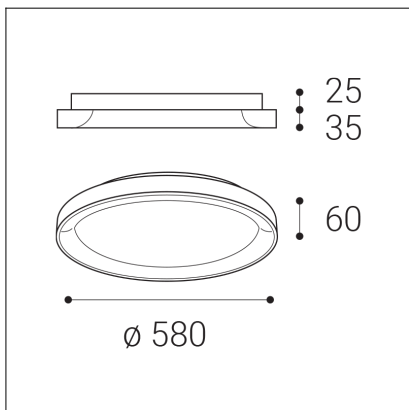

# BELLA SLIM 58, N

<b>Code:</b>	1273176
<b>Color:</b>	NICKEL / 7032
<b>Material:</b>	ALUMINIUM/PMMA
<b>Power:</b>	48W
<b>Color temperature:</b>	2700K/3000K/4000K
<b>Lumen output:</b>	3360lm
<b>Efficacy:</b>	70lm/W
<b>Color rendering index:</b>	90+
<b>SDCM:</b>	< 3
<b>Light beam angle:</b>	160°
<b>Light Source:</b>	LED
<b>Dimmable:</b>	ON/OFF
<b>LED lifetime:</b>	L80B20 50.000h
<b>Driver:</b>	1200 mA
<b>Voltage / Frequency:</b>	220-240V AC, 50-60Hz
<b>Dimensions luminaire:</b>	d580x60 mm
<b>Product weight kg:</b>	3.5
<b>Package dimensions:</b>	620x620x90 mm
<b>Remark:</b>	wall mountable - yes