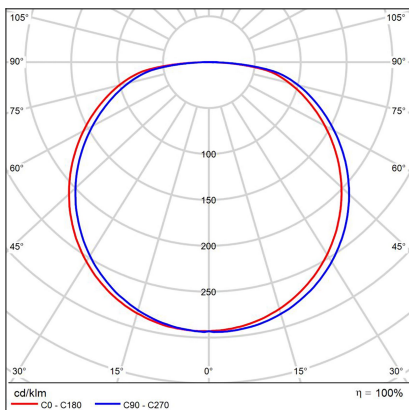

# BELLA SLIM 58, N

<b>Code:</b>	1273176
<b>Color:</b>	NICKEL / 7032
<b>Material:</b>	ALUMINIUM/PMMA
<b>Power:</b>	48W
<b>Color temperature:</b>	2700K/3000K/4000K
<b>Lumen output:</b>	3360lm
<b>Efficacy:</b>	70lm/W
<b>Color rendering index:</b>	90+
<b>SDCM:</b>	< 3
<b>Light beam angle:</b>	160°
<b>Light Source:</b>	LED
<b>Dimmable:</b>	ON/OFF
<b>LED lifetime:</b>	L80B20 50.000h
<b>Driver:</b>	1200 mA
<b>Voltage / Frequency:</b>	220-240V AC, 50-60Hz
<b>Dimensions luminaire:</b>	d580x60 mm
<b>Product weight kg:</b>	3.5
<b>Package dimensions:</b>	620x620x90 mm
<b>Remark:</b>	wall mountable - yes