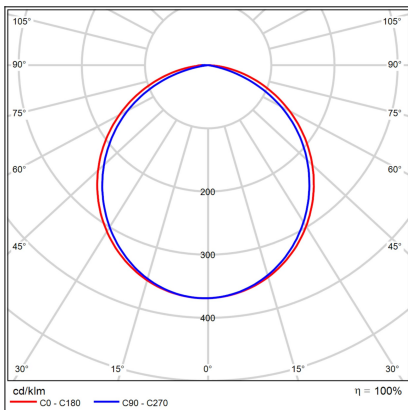

MAGLINE II 30, W

Code: 6481051D
Color: WHITE / 9003
Material: ALUMINIUM/PC
Power: 12W
Color temperature: 3000K/3500K/4000K
Lumen output: 1020lm
Efficacy: 85lm/W
Color rendering index: 90+
SDCM: < 3
Light beam angle: 110°
Light Source: LED
Dimmable: DALI
LED lifetime: L80B20 50.000h
Driver: 300 mA
Voltage / Frequency: 48V DC
Dimensions luminaire: 306x22x44 mm
Product weight kg: 0.25
Packing carton: 48
Package dimensions: 320x50x30 mm