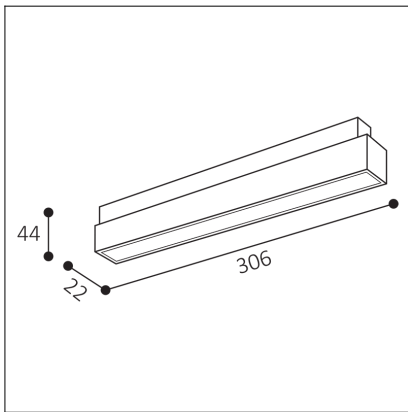

MAGLINE II 30, W

Code: 6481051D
Color: WHITE / 9003
Material: ALUMINIUM/PC
Power: 12W
Color temperature: 3000K/3500K/4000K
Lumen output: 1020lm
Efficacy: 85lm/W
Color rendering index: 90+
SDCM: < 3
Light beam angle: 110°
Light Source: LED
Dimmable: DALI
LED lifetime: L80B20 50.000h
Driver: 300 mA
Voltage / Frequency: 48V DC
Dimensions luminaire: 306x22x44 mm
Product weight kg: 0.25
Packing carton: 48
Package dimensions: 320x50x30 mm