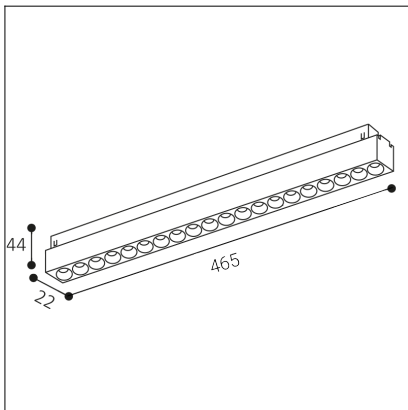

MAGLASER III 46, B

Code:	6482483DTW
Color:	BLACK / 9017
Material:	ALUMINIUM/PC
Power:	24W
Color temperature:	2700K-6500K
Lumen output:	1800lm
Efficacy:	75lm/W
Color rendering index:	90+
SDCM:	< 3
Light beam angle:	38°
Unified Glare Rating:	< 16
Light Source:	LED
Dimmable:	DALI TW
LED lifetime:	L80B20 50.000h
Voltage / Frequency:	48V DC
Dimensions luminaire:	462x22x44 mm
Product weight kg:	0.4
Packing carton:	36
Package dimensions:	480x50x30 mm