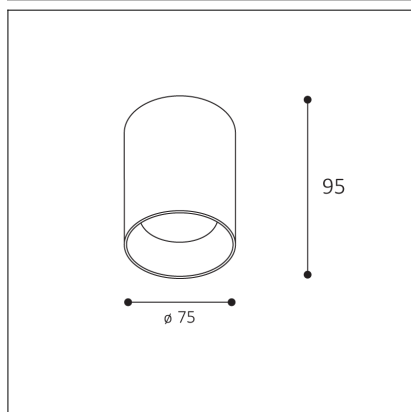

TINY II M, CF

Code: 1480458D
Color: COFFEE / 8025
Material: ALUMINIUM/PMMA
Power: 8W
Color temperature: 3000K/3500K/4000K
Lumen output: 720lm
Efficacy: 90lm/W
Color rendering index: 90+
SDCM: < 3
Light beam angle: 38°
Light Source: LED
Dimmable: DALI/PUSH
LED lifetime: L80 B20 50.000h
Driver: 200 mA
Voltage / Frequency: 220-240V AC, 50-60Hz
Dimensions luminaire: d75x95 mm
Product weight kg: 0.4
Package dimensions: 80x80x115 mm
Remark: wall mountable - yes