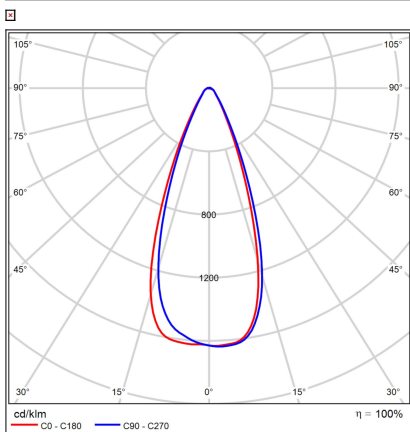

HERO, W

Code:	6095031DT
Color:	WHITE / 9003
Material:	ALUMINIUM/PMMA
Power:	28W
Color temperature:	3000K
Lumen output:	3500lm
Efficacy:	125lm/W
Color rendering index:	90+
SDCM:	< 3
Light beam angle:	45°
Light Source:	LED
Dimmable:	TRIAC
LED lifetime:	L80 B20 50.000h
Driver:	700 mA
Voltage / Frequency:	220-240V AC, 50-60Hz
Dimensions luminaire:	d85x100 mm
Product weight kg:	0.7
Package dimensions:	185x185x110 mm
Remark:	Compatible with GLOBAL, STUCCHI, POWERGEAR, EUTRAC, IVELA