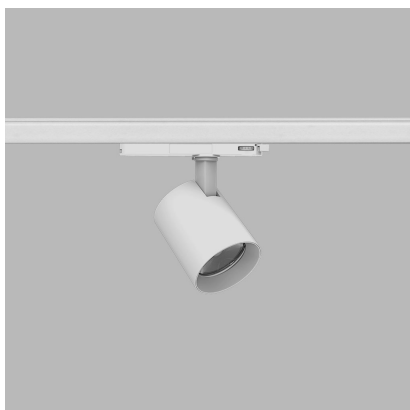

HERO, W

Code:	6095031DT
Color:	WHITE / 9003
Material:	ALUMINIUM/PMMA
Power:	28W
Color temperature:	3000K
Lumen output:	3500lm
Efficacy:	125lm/W
Color rendering index:	90+
SDCM:	< 3
Light beam angle:	45°
Light Source:	LED
Dimmable:	TRIAC
LED lifetime:	L80 B20 50.000h
Driver:	700 mA
Voltage / Frequency:	220-240V AC, 50-60Hz
Dimensions luminaire:	d85x100 mm
Product weight kg:	0.7
Package dimensions:	185x185x110 mm
Remark:	Compatible with GLOBAL, STUCCHI, POWERGEAR, EUTRAC, IVELA