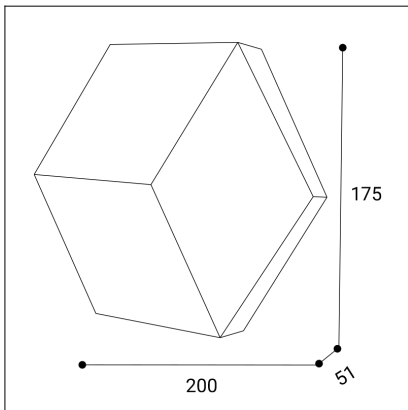

HEXO, W

Code: 4580271DT
Color: WHITE / 9003
Material: ABS
Power: 5W
Color temperature: 2700K/3300K/4000K
Lumen output: 425lm
Efficacy: 85lm/W
Color rendering index: 90+
SDCM: < 3
Light Source: LED
Dimmable: TRIAC
LED lifetime: L80B20 50.000h
Driver: 120mA
Voltage / Frequency: 220-240V AC, 50-60Hz
Dimensions luminaire: 200x175x51 mm
Product weight kg: 0.27
Packing carton: 24
Package dimensions: 205x205x52 mm
Remark: wall mountable - yes