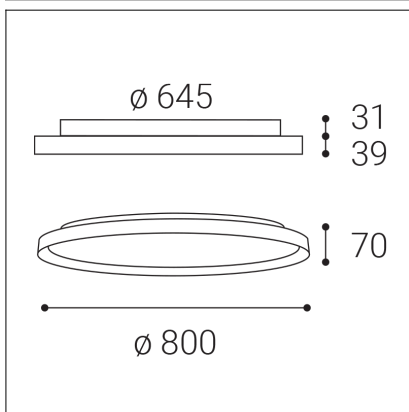

MOON 80, N

Code:	1275076DT
Color:	NICKEL / 7032
Material:	METAL/PMMA
Power:	88W (76+12)
Color temperature:	2700K/3000K/4000K
Lumen output:	5320+840lm
Efficacy:	70lm/W
Color rendering index:	90+
SDCM:	< 3
Light beam angle:	160°
Light Source:	LED
Dimmable:	TRIAC
LED lifetime:	L80B20 50.000h
Driver:	2x 950 + 300 mA
Voltage / Frequency:	220-240V AC, 50-60Hz
Dimensions luminaire:	d800x70 mm
Product weight kg:	8.9
Package dimensions:	860x860x95 mm
Remark:	wall mountable - yes