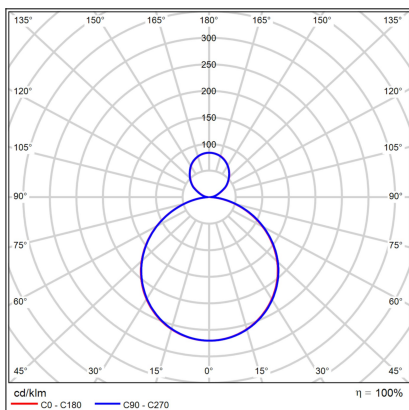

MOON 80, N

Code:	1275076DT
Color:	NICKEL / 7032
Material:	METAL/PMMA
Power:	88W (76+12)
Color temperature:	2700K/3000K/4000K
Lumen output:	5320+840lm
Efficacy:	70lm/W
Color rendering index:	90+
SDCM:	< 3
Light beam angle:	160°
Light Source:	LED
Dimmable:	TRIAC
LED lifetime:	L80B20 50.000h
Driver:	2x 950 + 300 mA
Voltage / Frequency:	220-240V AC, 50-60Hz
Dimensions luminaire:	d800x70 mm
Product weight kg:	8.9
Package dimensions:	860x860x95 mm
Remark:	wall mountable - yes