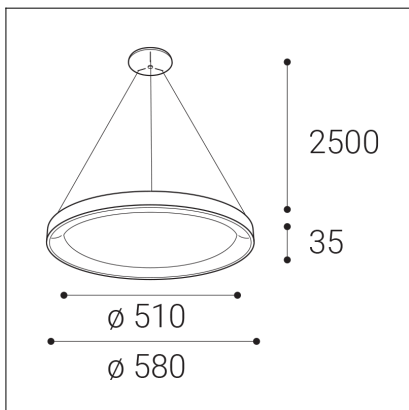

BELLA SLIM 58 P-Z, G

Code:	3273277DT
Color:	GOLD / 1036
Material:	ALUMINIUM/PMMA
Power:	48W
Color temperature:	2700K/3000K/4000K
Lumen output:	3360lm
Efficacy:	70lm/W
Color rendering index:	90+
SDCM:	< 3
Light beam angle:	160°
Light Source:	LED
Dimmable:	TRIAC
LED lifetime:	L80B20 50.000h
Driver:	1300 mA
Voltage / Frequency:	220-240V AC, 50-60Hz
Dimensions luminaire:	d580x35 mm
Product weight kg:	2
Length suspension:	2500 mm
Package dimensions:	630x630x100 mm