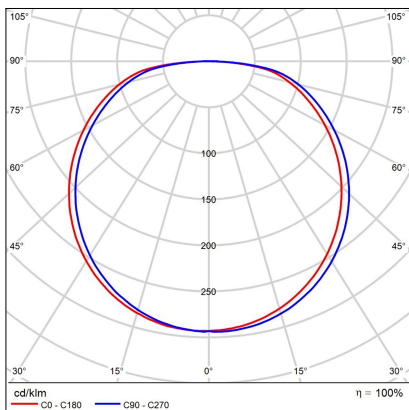

BELLA SLIM 58 P-Z, G

Code:	3273277DT
Color:	GOLD / 1036
Material:	ALUMINIUM/PMMA
Power:	48W
Color temperature:	2700K/3000K/4000K
Lumen output:	3360lm
Efficacy:	70lm/W
Color rendering index:	90+
SDCM:	< 3
Light beam angle:	160°
Light Source:	LED
Dimmable:	TRIAC
LED lifetime:	L80B20 50.000h
Driver:	1300 mA
Voltage / Frequency:	220-240V AC, 50-60Hz
Dimensions luminaire:	d580x35 mm
Product weight kg:	2
Length suspension:	2500 mm
Package dimensions:	630x630x100 mm