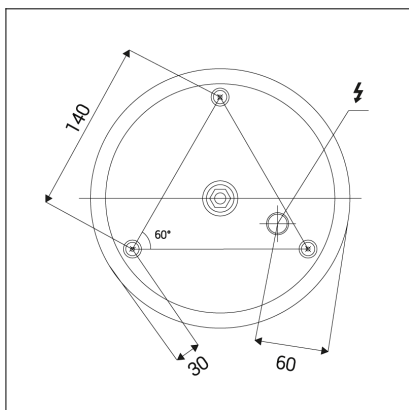

BELLA SLIM 58 P-Z, G

Code:	3273277DT
Color:	GOLD / 1036
Material:	ALUMINIUM/PMMA
Power:	48W
Color temperature:	2700K/3000K/4000K
Lumen output:	3360lm
Efficacy:	70lm/W
Color rendering index:	90+
SDCM:	< 3
Light beam angle:	160°
Light Source:	LED
Dimmable:	TRIAC
LED lifetime:	L80B20 50.000h
Driver:	1300 mA
Voltage / Frequency:	220-240V AC, 50-60Hz
Dimensions luminaire:	d580x35 mm
Product weight kg:	2
Length suspension:	2500 mm
Package dimensions:	630x630x100 mm