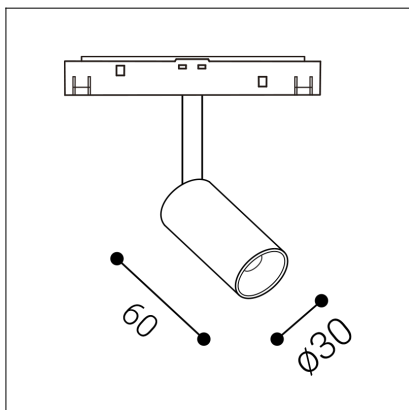

MAGO III XS, W

Code:	6095881DTW
Color:	WHITE / 9003
Material:	ALUMINIUM/PMMA
Color temperature:	2700K-6500K
Lumen output:	240lm
Efficacy:	80lm/W
Color rendering index:	90+
SDCM:	< 3
Light beam angle:	36°
Light Source:	LED
Dimmable:	DALI TW
LED lifetime:	L80B20 50.000h
Driver:	120 mA
Voltage / Frequency:	48V DC
Dimensions luminaire:	d30x60 mm
Product weight kg:	0.2
Packing carton:	36
Package dimensions:	195x145x40 mm