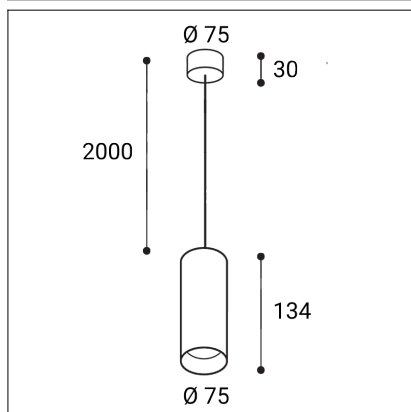

TINY II L Z, W

Code:	3480551DT
Color:	WHITE / 9016
Material:	ALUMINIUM/PMMA
Power:	11W
Color temperature:	3000K/3500K/4000K
Lumen output:	970lm
Efficacy:	90lm/W
Color rendering index:	90+
SDCM:	< 3
Light beam angle:	38°
Light Source:	LED
Dimmable:	TRIAC
LED lifetime:	L80 B20 50.000h
Driver:	260 mA
Voltage / Frequency:	220-240V AC, 50-60Hz
Dimensions luminaire:	d75x134 mm
Product weight kg:	0.6
Length suspension:	2000 mm
Package dimensions:	80x80x115+140x120x70 mm