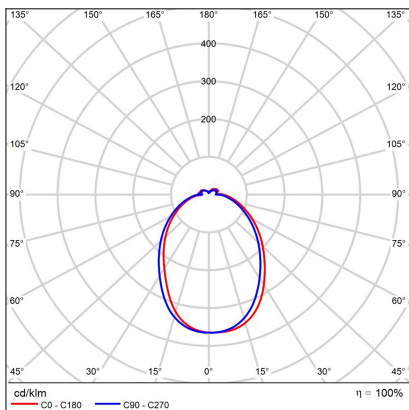

CIRCLE 100 P-Z, N

Code:	3273476DT
Color:	NICKEL / 7032
Material:	ALUMINIUM/PMMA
Power:	80W
Color temperature:	2700K/3000K/4000K
Lumen output:	7120lm
Efficacy:	89lm/W
Color rendering index:	90+
SDCM:	< 3
Light beam angle:	160°
Light Source:	LED
Dimmable:	TRIAC
LED lifetime:	L80B20 50.000h
Driver:	2x 1050 mA
Voltage / Frequency:	220-240V AC, 50-60Hz
Dimensions luminaire:	d1000x33 mm
Product weight kg:	4.1
Packing carton:	1
Length suspension:	5000 mm
Package dimensions:	1080x1080x115 mm