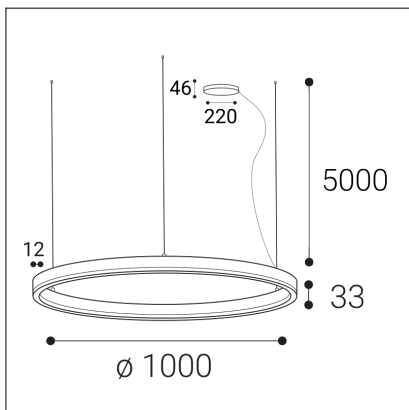

CIRCLE 100 P-Z, N

Code:	3273476DT
Color:	NICKEL / 7032
Material:	ALUMINIUM/PMMA
Power:	80W
Color temperature:	2700K/3000K/4000K
Lumen output:	7120lm
Efficacy:	89lm/W
Color rendering index:	90+
SDCM:	< 3
Light beam angle:	160°
Light Source:	LED
Dimmable:	TRIAC
LED lifetime:	L80B20 50.000h
Driver:	2x 1050 mA
Voltage / Frequency:	220-240V AC, 50-60Hz
Dimensions luminaire:	d1000x33 mm
Product weight kg:	4.1
Packing carton:	1
Length suspension:	5000 mm
Package dimensions:	1080x1080x115 mm