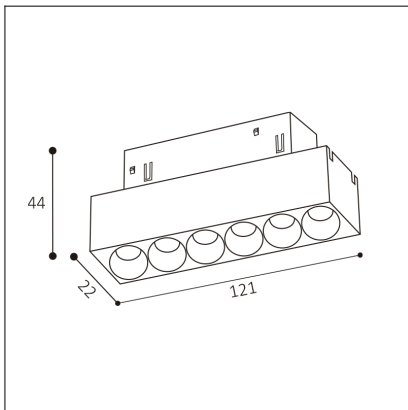

MAGLASER III 12, W

Code:	6482071
Color:	WHITE / 9003
Material:	ALUMINIUM/PC
Power:	6W
Color temperature:	2700K/3300K/4000K
Lumen output:	534lm
Efficacy:	89lm/W
Color rendering index:	90+
SDCM:	< 3
Light beam angle:	38°
Unified Glare Rating:	< 16
Light Source:	LED
Dimmable:	ON/OFF
LED lifetime:	L80B20 50.000h
Driver:	150 mA
Voltage / Frequency:	48V DC
Dimensions luminaire:	121x22x44 mm
Product weight kg:	0.1
Packing carton:	48
Package dimensions:	135x50x30 mm