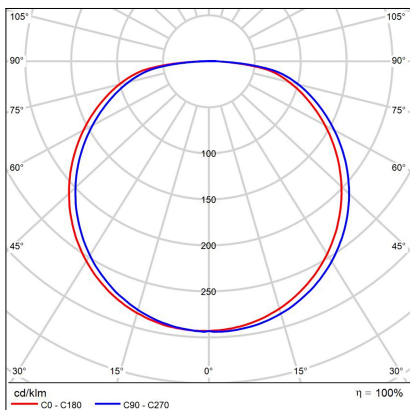

# BELLA SLIM 48 P-Z, CF

<b>Code:</b>	3271878
<b>Color:</b>	COFFEE / 8025
<b>Material:</b>	ALUMINIUM/PMMA
<b>Power:</b>	38W
<b>Color temperature:</b>	2700K/3000K/4000K
<b>Lumen output:</b>	2660lm
<b>Efficacy:</b>	70lm/W
<b>Color rendering index:</b>	90+
<b>SDCM:</b>	< 3
<b>Light beam angle:</b>	160°
<b>Light Source:</b>	LED
<b>Dimmable:</b>	ON/OFF
<b>LED lifetime:</b>	L80B20 50.000h
<b>Driver:</b>	950 mA
<b>Voltage / Frequency:</b>	220-240V AC, 50-60Hz
<b>Dimensions luminaire:</b>	d480x35 mm
<b>Product weight kg:</b>	1.7
<b>Length suspension:</b>	2500 mm
<b>Package dimensions:</b>	520x520x95 mm