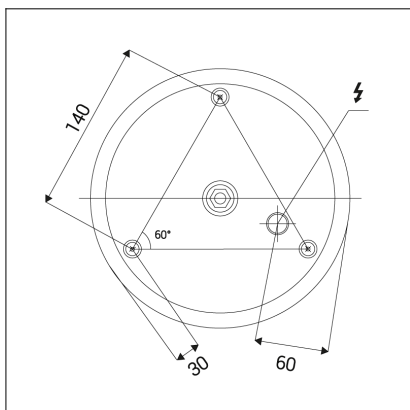

# BELLA SLIM 48 P-Z, CF

<b>Code:</b>	3271878
<b>Color:</b>	COFFEE / 8025
<b>Material:</b>	ALUMINIUM/PMMA
<b>Power:</b>	38W
<b>Color temperature:</b>	2700K/3000K/4000K
<b>Lumen output:</b>	2660lm
<b>Efficacy:</b>	70lm/W
<b>Color rendering index:</b>	90+
<b>SDCM:</b>	< 3
<b>Light beam angle:</b>	160°
<b>Light Source:</b>	LED
<b>Dimmable:</b>	ON/OFF
<b>LED lifetime:</b>	L80B20 50.000h
<b>Driver:</b>	950 mA
<b>Voltage / Frequency:</b>	220-240V AC, 50-60Hz
<b>Dimensions luminaire:</b>	d480x35 mm
<b>Product weight kg:</b>	1.7
<b>Length suspension:</b>	2500 mm
<b>Package dimensions:</b>	520x520x95 mm