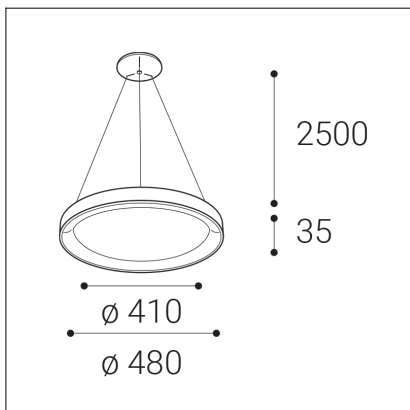

# BELLA SLIM 48 P-Z, CF

<b>Code:</b>	3271878
<b>Color:</b>	COFFEE / 8025
<b>Material:</b>	ALUMINIUM/PMMA
<b>Power:</b>	38W
<b>Color temperature:</b>	2700K/3000K/4000K
<b>Lumen output:</b>	2660lm
<b>Efficacy:</b>	70lm/W
<b>Color rendering index:</b>	90+
<b>SDCM:</b>	< 3
<b>Light beam angle:</b>	160°
<b>Light Source:</b>	LED
<b>Dimmable:</b>	ON/OFF
<b>LED lifetime:</b>	L80B20 50.000h
<b>Driver:</b>	950 mA
<b>Voltage / Frequency:</b>	220-240V AC, 50-60Hz
<b>Dimensions luminaire:</b>	d480x35 mm
<b>Product weight kg:</b>	1.7
<b>Length suspension:</b>	2500 mm
<b>Package dimensions:</b>	520x520x95 mm