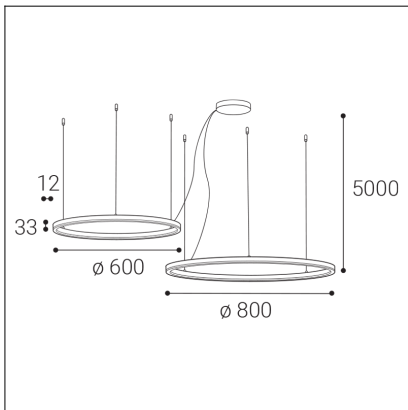

CIRCLE SET 2 P-Z, G

Code:	3274677DT
Color:	GOLD / 1036
Material:	ALUMINIUM/PMMA
Power:	104W
Color temperature:	2700K/3000K/4000K
Lumen output:	9260lm
Efficacy:	89lm/W
Color rendering index:	90+
SDCM:	< 3
Light beam angle:	160°
Light Source:	LED
Dimmable:	TRIAC
LED lifetime:	L80B20 50.000h
Driver:	2x 750 + 1050 mA
Voltage / Frequency:	220-240V AC, 50-60Hz
Dimensions luminaire:	d600+d800x33 mm
Product weight kg:	3.5
Packing carton:	1
Length suspension:	5000 mm
Package dimensions:	870x870x115 mm