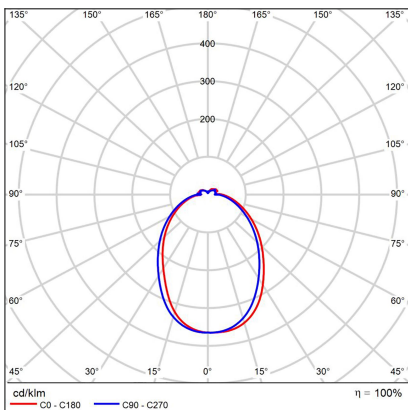

CIRCLE SET 2 P-Z, G

Code:	3274677DT
Color:	GOLD / 1036
Material:	ALUMINIUM/PMMA
Power:	104W
Color temperature:	2700K/3000K/4000K
Lumen output:	9260lm
Efficacy:	89lm/W
Color rendering index:	90+
SDCM:	< 3
Light beam angle:	160°
Light Source:	LED
Dimmable:	TRIAC
LED lifetime:	L80B20 50.000h
Driver:	2x 750 + 1050 mA
Voltage / Frequency:	220-240V AC, 50-60Hz
Dimensions luminaire:	d600+d800x33 mm
Product weight kg:	3.5
Packing carton:	1
Length suspension:	5000 mm
Package dimensions:	870x870x115 mm