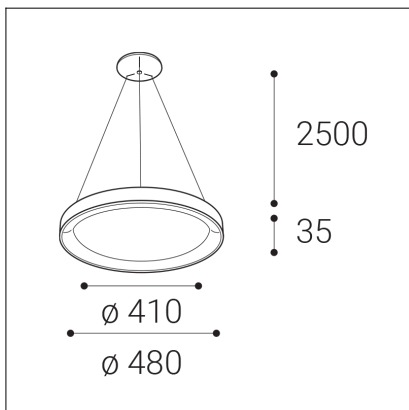

BELLA SLIM 48 P-Z, W

Code:	3271871DT
Color:	WHITE / 9003
Material:	ALUMINIUM/PMMA
Power:	38W
Color temperature:	2700K/3000K/4000K
Lumen output:	2660lm
Efficacy:	70lm/W
Color rendering index:	90+
SDCM:	< 3
Light beam angle:	160°
Light Source:	LED
Dimmable:	TRIAC
LED lifetime:	L80B20 50.000h
Driver:	950 mA
Voltage / Frequency:	220-240V AC, 50-60Hz
Dimensions luminaire:	d480x35 mm
Product weight kg:	1.7
Length suspension:	2500 mm
Package dimensions:	520x520x95 mm