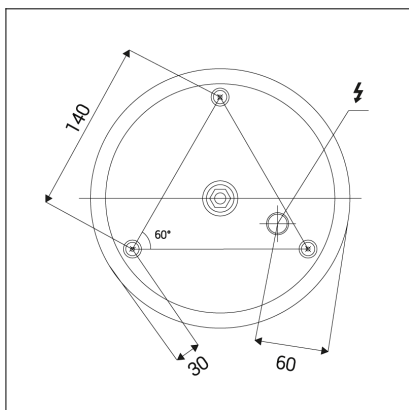

BELLA SLIM 48 P-Z, W

Code:	3271871DT
Color:	WHITE / 9003
Material:	ALUMINIUM/PMMA
Power:	38W
Color temperature:	2700K/3000K/4000K
Lumen output:	2660lm
Efficacy:	70lm/W
Color rendering index:	90+
SDCM:	< 3
Light beam angle:	160°
Light Source:	LED
Dimmable:	TRIAC
LED lifetime:	L80B20 50.000h
Driver:	950 mA
Voltage / Frequency:	220-240V AC, 50-60Hz
Dimensions luminaire:	d480x35 mm
Product weight kg:	1.7
Length suspension:	2500 mm
Package dimensions:	520x520x95 mm