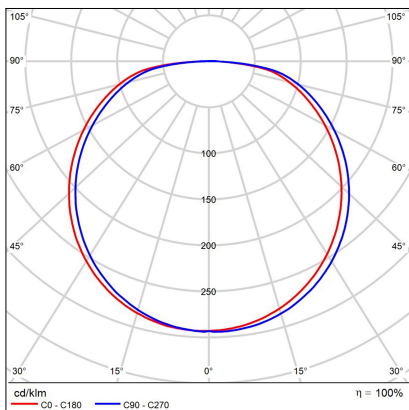

BELLA SLIM 48 P-Z, W

Code:	3271871DT
Color:	WHITE / 9003
Material:	ALUMINIUM/PMMA
Power:	38W
Color temperature:	2700K/3000K/4000K
Lumen output:	2660lm
Efficacy:	70lm/W
Color rendering index:	90+
SDCM:	< 3
Light beam angle:	160°
Light Source:	LED
Dimmable:	TRIAC
LED lifetime:	L80B20 50.000h
Driver:	950 mA
Voltage / Frequency:	220-240V AC, 50-60Hz
Dimensions luminaire:	d480x35 mm
Product weight kg:	1.7
Length suspension:	2500 mm
Package dimensions:	520x520x95 mm