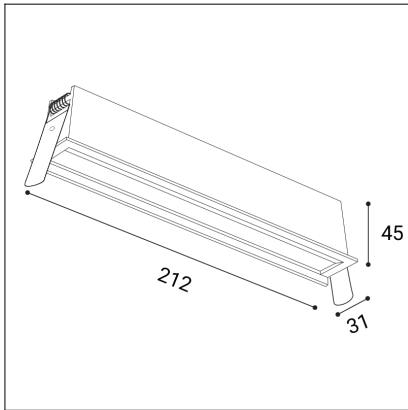

# RIVA MINI WW 12, W

<b>Code:</b>	2560571DT
<b>Color:</b>	WHITE / 9003
<b>Material:</b>	ALUMINIUM/PC
<b>Power:</b>	20W
<b>Color temperature:</b>	2700K/3000K/4000K
<b>Lumen output:</b>	1600lm
<b>Efficacy:</b>	80lm/W
<b>Color rendering index:</b>	90+
<b>SDCM:</b>	< 3
<b>Light beam angle:</b>	AS 36°
<b>Light Source:</b>	LED
<b>Dimmable:</b>	TRIAC
<b>LED lifetime:</b>	L80B20 50.000h
<b>Driver:</b>	500 mA
<b>Voltage / Frequency:</b>	220-240V AC, 50-60Hz
<b>Dimensions luminaire:</b>	212x31x45 mm
<b>Installation hole:</b>	207 x 27 mm
<b>Product weight kg:</b>	0.35
<b>Package dimensions:</b>	265x60x55 mm