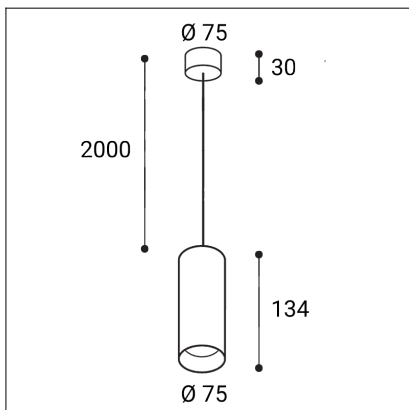

TINY II L Z, B

Code:	3480523D
Color:	BLACK / 9017
Material:	ALUMINIUM/PMMA
Power:	8W
Color temperature:	2700K
Lumen output:	720lm
Efficacy:	90lm/W
Color rendering index:	90+
SDCM:	< 3
Light beam angle:	38°
Light Source:	LED
Dimmable:	DALI/PUSH
LED lifetime:	L80 B20 50.000h
Driver:	200 mA
Voltage / Frequency:	220-240V AC, 50-60Hz
Dimensions luminaire:	d75x134 mm
Product weight kg:	0.6
Length suspension:	2000 mm
Package dimensions:	80x80x115+140x120x70 mm