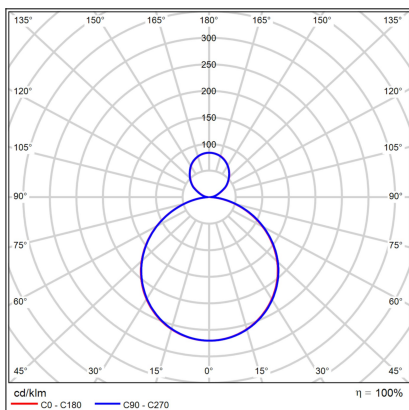

MOON 80, G

Code: 1275077D
Color: GOLD / 1036
Material: METAL/PMMA
Power: 88W (76+12)
Color temperature: 2700K/3000K/4000K
Lumen output: 5320+840lm
Efficacy: 70lm/W
Color rendering index: 90+
SDCM: < 3
Light beam angle: 160°
Light Source: LED
Dimmable: DALI/PUSH
LED lifetime: L80B20 50.000h
Driver: 1900 + 300 mA
Voltage / Frequency: 220-240V AC, 50-60Hz
Dimensions luminaire: d800x70 mm
Product weight kg: 8.9
Package dimensions: 860x860x95 mm
Remark: wall mountable - yes