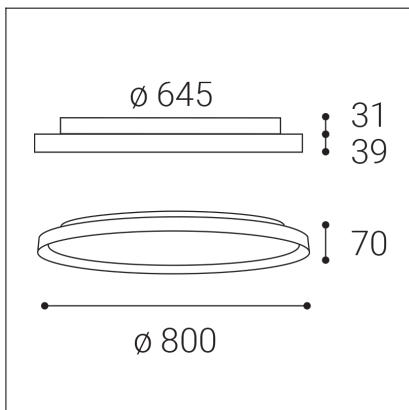

MOON 80, G

Code: 1275077D
Color: GOLD / 1036
Material: METAL/PMMA
Power: 88W (76+12)
Color temperature: 2700K/3000K/4000K
Lumen output: 5320+840lm
Efficacy: 70lm/W
Color rendering index: 90+
SDCM: < 3
Light beam angle: 160°
Light Source: LED
Dimmable: DALI/PUSH
LED lifetime: L80B20 50.000h
Driver: 1900 + 300 mA
Voltage / Frequency: 220-240V AC, 50-60Hz
Dimensions luminaire: d800x70 mm
Product weight kg: 8.9
Package dimensions: 860x860x95 mm
Remark: wall mountable - yes