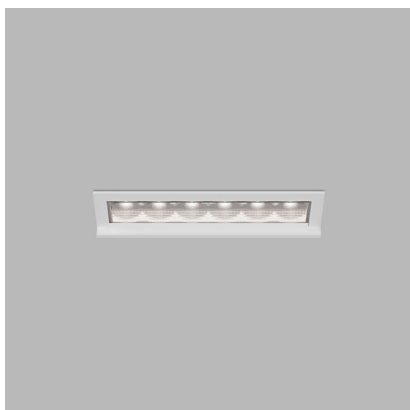

RIVA MINI WW 6, W

| |
|--|
| Code: 2560451 |
| Color: WHITE / 9003 |
| Material: ALUMINIUM/PC |
| Power: 10W |
| Color temperature: 3000K/3500K/4000K |
| Lumen output: 800lm |
| Efficacy: 80lm/W |
| Color rendering index: 90+ |
| SDCM: < 3 |
| Light beam angle: AS 36° |
| Light Source: LED |
| Dimmable: ON/OFF |
| LED lifetime: L80B20 50.000h |
| Driver: 220 mA |
| Voltage / Frequency: 220-240V AC, 50-60Hz |
| Dimensions luminaire: 113x31x45 mm |
| Installation hole: 108 x 27 mm |
| Product weight kg: 0.2 |
| Packing carton: 60 |
| Package dimensions: 135x55x85 mm |