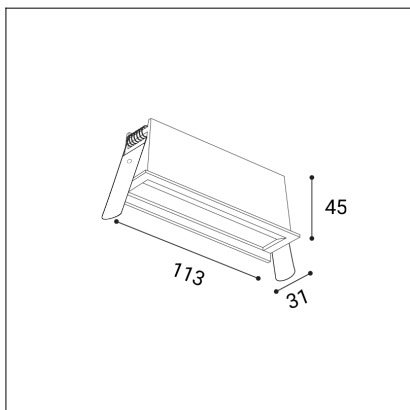

RIVA MINI WW 6, W

| |
|--|
| Code: 2560451 |
| Color: WHITE / 9003 |
| Material: ALUMINIUM/PC |
| Power: 10W |
| Color temperature: 3000K/3500K/4000K |
| Lumen output: 800lm |
| Efficacy: 80lm/W |
| Color rendering index: 90+ |
| SDCM: < 3 |
| Light beam angle: AS 36° |
| Light Source: LED |
| Dimmable: ON/OFF |
| LED lifetime: L80B20 50.000h |
| Driver: 220 mA |
| Voltage / Frequency: 220-240V AC, 50-60Hz |
| Dimensions luminaire: 113x31x45 mm |
| Installation hole: 108 x 27 mm |
| Product weight kg: 0.2 |
| Packing carton: 60 |
| Package dimensions: 135x55x85 mm |