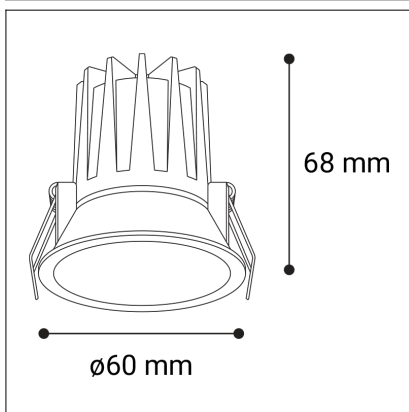

# NINO S, B

<b>Code:</b> 2561053D
<b>Color:</b> BLACK / 9005
<b>Material:</b> ALUMINIUM/PC
<b>Power:</b> 5W
<b>Color temperature:</b> 3000K/3500K/4000K
<b>Lumen output:</b> 350lm
<b>Efficacy:</b> 70lm/W
<b>Color rendering index:</b> 90+
<b>SDCM:</b> < 3
<b>Light beam angle:</b> 36°
<b>Unified Glare Rating:</b> < 19
<b>Light Source:</b> LED
<b>Dimmable:</b> DALI/PUSH
<b>LED lifetime:</b> L80B20 50.000h
<b>Driver:</b> 100 mA
<b>Voltage / Frequency:</b> 220-240V AC, 50-60Hz
<b>Dimensions luminaire:</b> d60x68 mm
<b>Product weight kg:</b> 0.15
<b>Package dimensions:</b> 105x90x70 mm