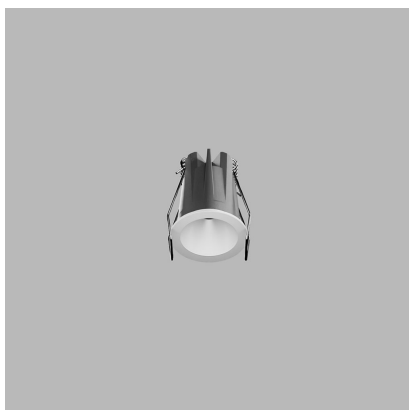

# NINO S, B

<b>Code:</b> 2561053D
<b>Color:</b> BLACK / 9005
<b>Material:</b> ALUMINIUM/PC
<b>Power:</b> 5W
<b>Color temperature:</b> 3000K/3500K/4000K
<b>Lumen output:</b> 350lm
<b>Efficacy:</b> 70lm/W
<b>Color rendering index:</b> 90+
<b>SDCM:</b> < 3
<b>Light beam angle:</b> 36°
<b>Unified Glare Rating:</b> < 19
<b>Light Source:</b> LED
<b>Dimmable:</b> DALI/PUSH
<b>LED lifetime:</b> L80B20 50.000h
<b>Driver:</b> 100 mA
<b>Voltage / Frequency:</b> 220-240V AC, 50-60Hz
<b>Dimensions luminaire:</b> d60x68 mm
<b>Product weight kg:</b> 0.15
<b>Package dimensions:</b> 105x90x70 mm