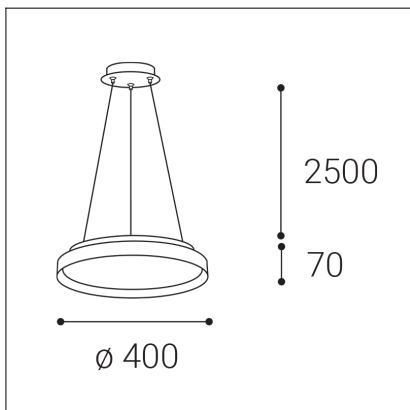

MOON 40 P/N-Z, BCH

Code:	32748737D
Color:	BLACK/CHAMPAGNE / 9017/1036
Material:	METAL/PMMA
Power:	36W (30+6)
Color temperature:	2700K/3000K/4000K
Lumen output:	2100+420lm
Efficacy:	70lm/W
Color rendering index:	90+
SDCM:	< 3
Light beam angle:	160°
Light Source:	LED
Dimmable:	DALI/PUSH
LED lifetime:	L80B20 50.000h
Driver:	750 + 150 mA
Voltage / Frequency:	220-240V AC, 50-60Hz
Dimensions luminaire:	d400x70 mm
Product weight kg:	3.9
Length suspension:	2500 mm
Package dimensions:	460x460x95+270x270x100 mm