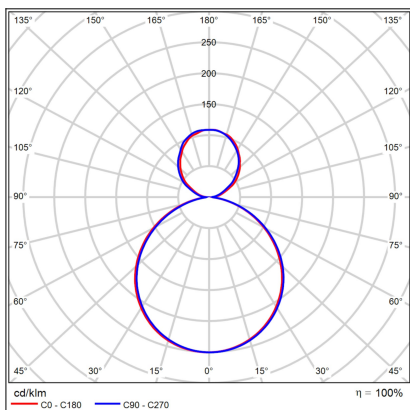

MOON 40 P/N-Z, BCH

Code:	32748737D
Color:	BLACK/CHAMPAGNE / 9017/1036
Material:	METAL/PMMA
Power:	36W (30+6)
Color temperature:	2700K/3000K/4000K
Lumen output:	2100+420lm
Efficacy:	70lm/W
Color rendering index:	90+
SDCM:	< 3
Light beam angle:	160°
Light Source:	LED
Dimmable:	DALI/PUSH
LED lifetime:	L80B20 50.000h
Driver:	750 + 150 mA
Voltage / Frequency:	220-240V AC, 50-60Hz
Dimensions luminaire:	d400x70 mm
Product weight kg:	3.9
Length suspension:	2500 mm
Package dimensions:	460x460x95+270x270x100 mm