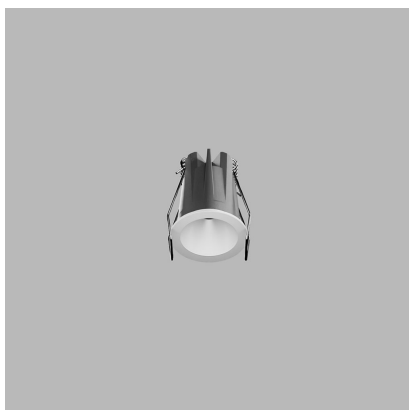

NINO S, B

Code:	2561073D
Color:	BLACK / 9005
Material:	ALUMINIUM/PC
Power:	5W
Color temperature:	2700K/3000K/4000K
Lumen output:	350lm
Efficacy:	70lm/W
Color rendering index:	90+
SDCM:	< 3
Light beam angle:	36°
Unified Glare Rating:	< 19
Light Source:	LED
Dimmable:	DALI/PUSH
LED lifetime:	L80B20 50.000h
Driver:	100 mA
Voltage / Frequency:	220-240V AC, 50-60Hz
Dimensions luminaire:	d60x68 mm
Product weight kg:	0.15
Package dimensions:	105x90x70 mm