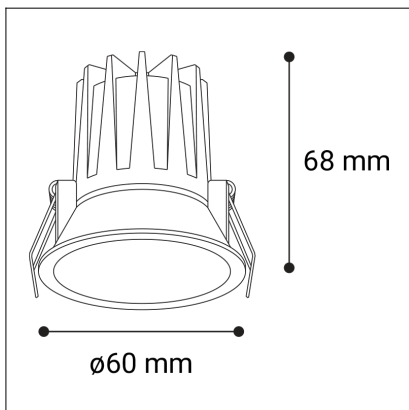

NINO S, B

Code:	2561073D
Color:	BLACK / 9005
Material:	ALUMINIUM/PC
Power:	5W
Color temperature:	2700K/3000K/4000K
Lumen output:	350lm
Efficacy:	70lm/W
Color rendering index:	90+
SDCM:	< 3
Light beam angle:	36°
Unified Glare Rating:	< 19
Light Source:	LED
Dimmable:	DALI/PUSH
LED lifetime:	L80B20 50.000h
Driver:	100 mA
Voltage / Frequency:	220-240V AC, 50-60Hz
Dimensions luminaire:	d60x68 mm
Product weight kg:	0.15
Package dimensions:	105x90x70 mm