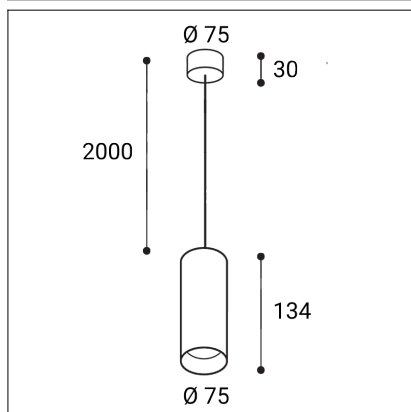

TINY II L Z, B

Code:	3480553
Color:	BLACK / 9017
Material:	ALUMINIUM/PMMA
Power:	8W
Color temperature:	3000K/3500K/4000K
Lumen output:	720lm
Efficacy:	90lm/W
Color rendering index:	90+
SDCM:	< 3
Light beam angle:	38°
Light Source:	LED
Dimmable:	ON/OFF
LED lifetime:	L80 B20 50.000h
Driver:	200 mA
Voltage / Frequency:	220-240V AC, 50-60Hz
Dimensions luminaire:	d75x134 mm
Product weight kg:	0.6
Length suspension:	2000 mm
Package dimensions:	80x80x115+140x120x70 mm