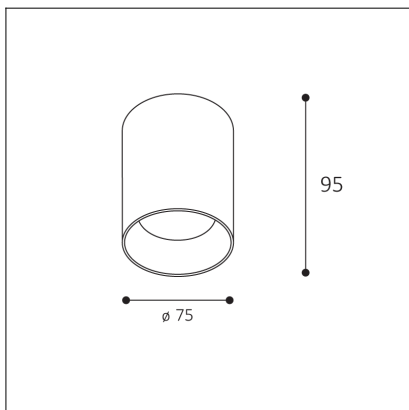

TINY II M, G

Code:	1480457DT
Color:	GOLD / 1036
Material:	ALUMINIUM/PMMA
Power:	11W
Color temperature:	3000K/3500K/4000K
Lumen output:	970lm
Efficacy:	90lm/W
Color rendering index:	90+
SDCM:	< 3
Light beam angle:	38°
Light Source:	LED
Dimmable:	TRIAC
LED lifetime:	L80 B20 50.000h
Driver:	260 mA
Voltage / Frequency:	220-240V AC, 50-60Hz
Dimensions luminaire:	d75x95 mm
Product weight kg:	0.4
Package dimensions:	80x80x115 mm
Remark:	wall mountable - yes