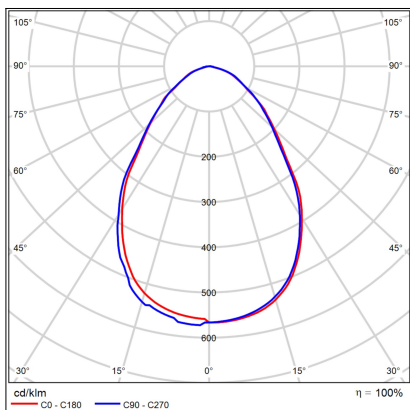

ZETA ON S, N

Code:	1480226DT
Color:	NICKEL / 7032
Material:	ALUMINIUM/PMMA
Power:	8-12W
Color temperature:	2700K
Lumen output:	720-1080lm
Efficacy:	90lm/W
Color rendering index:	90+
SDCM:	< 3
Light beam angle:	90°
Light Source:	LED
Dimmable:	TRIAC
LED lifetime:	L80B20 50.000h
Driver:	200-300 mA
Voltage / Frequency:	220-240V AC, 50-60Hz
Dimensions luminaire:	d120x64 mm
Product weight kg:	0.54
Package dimensions:	130x130x85 mm
Remark:	wall mountable - yes / switching driver 8-10-12W