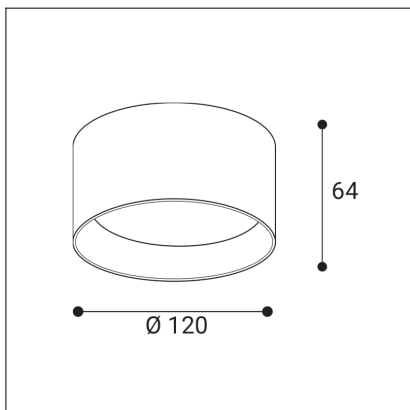

ZETA ON S, N

Code:	1480226DT
Color:	NICKEL / 7032
Material:	ALUMINIUM/PMMA
Power:	8-12W
Color temperature:	2700K
Lumen output:	720-1080lm
Efficacy:	90lm/W
Color rendering index:	90+
SDCM:	< 3
Light beam angle:	90°
Light Source:	LED
Dimmable:	TRIAC
LED lifetime:	L80B20 50.000h
Driver:	200-300 mA
Voltage / Frequency:	220-240V AC, 50-60Hz
Dimensions luminaire:	d120x64 mm
Product weight kg:	0.54
Package dimensions:	130x130x85 mm
Remark:	wall mountable - yes / switching driver 8-10-12W