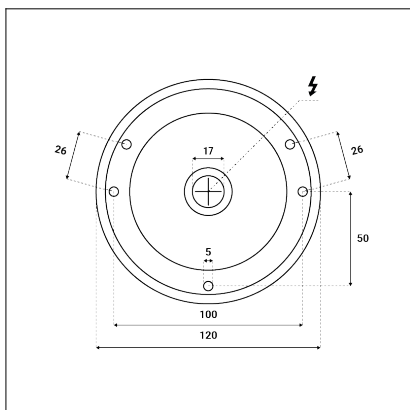

ZETA ON S, N

Code:	1480226DT
Color:	NICKEL / 7032
Material:	ALUMINIUM/PMMA
Power:	8-12W
Color temperature:	2700K
Lumen output:	720-1080lm
Efficacy:	90lm/W
Color rendering index:	90+
SDCM:	< 3
Light beam angle:	90°
Light Source:	LED
Dimmable:	TRIAC
LED lifetime:	L80B20 50.000h
Driver:	200-300 mA
Voltage / Frequency:	220-240V AC, 50-60Hz
Dimensions luminaire:	d120x64 mm
Product weight kg:	0.54
Package dimensions:	130x130x85 mm
Remark:	wall mountable - yes / switching driver 8-10-12W