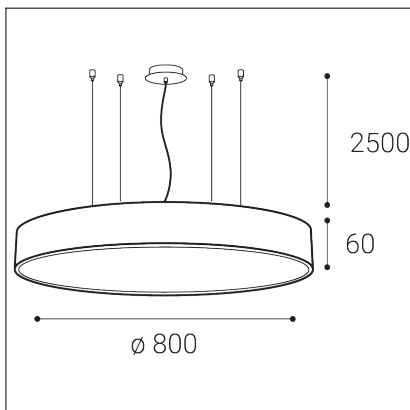

# MONO SLIM 80 P-Z, B

**Code:** 3274473

**Color:** BLACK / 9017

**Material:** METAL/PMMA

**Power:** 80W

**Color temperature:** 2700K/3000K/4000K

**Lumen output:** 5600lm

**Efficacy:** 70lm/W

**Color rendering index:** 90+

**SDCM:** < 3

**Light beam angle:** 160°

**Light Source:** LED

**Dimmable:** ON/OFF

**LED lifetime:** L80B20 50.000h

**Driver:** 2x 950 mA

**Voltage / Frequency:** 220-240V AC, 50-60Hz

**Dimensions luminaire:** d800x60 mm

**Product weight kg:** 5.6

**Packing carton:** 1

**Length suspension:** 2500 mm

**Package dimensions:** 840x840x85 mm

**5**  
year  
warranty