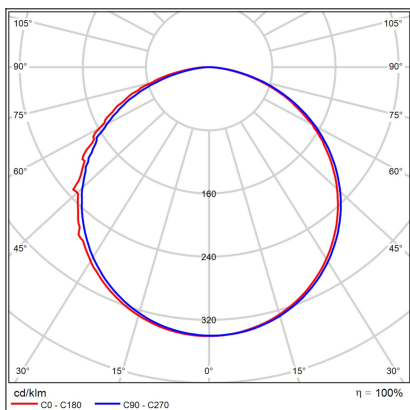

# MONO SLIM 80 P-Z, B

**Code:** 3274473

**Color:** BLACK / 9017

**Material:** METAL/PMMA

**Power:** 80W

**Color temperature:** 2700K/3000K/4000K

**Lumen output:** 5600lm

**Efficacy:** 70lm/W

**Color rendering index:** 90+

**SDCM:** < 3

**Light beam angle:** 160°

**Light Source:** LED

**Dimmable:** ON/OFF

**LED lifetime:** L80B20 50.000h

**Driver:** 2x 950 mA

**Voltage / Frequency:** 220-240V AC, 50-60Hz

**Dimensions luminaire:** d800x60 mm

**Product weight kg:** 5.6

**Packing carton:** 1

**Length suspension:** 2500 mm

**Package dimensions:** 840x840x85 mm

**5**  
year  
warranty