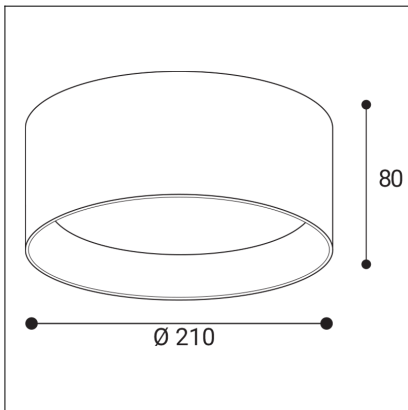

ZETA ON XL, G

Code:	1481557D
Color:	GOLD / 1036
Material:	ALUMINIUM/PMMA
Power:	25W
Color temperature:	3000K/3500K/4000K
Lumen output:	2250lm
Efficacy:	90lm/W
Color rendering index:	90+
SDCM:	< 3
Light beam angle:	90°
Light Source:	LED
Dimmable:	DALI/PUSH
LED lifetime:	L80B20 50.000h
Driver:	600 mA
Voltage / Frequency:	220-240V AC, 50-60Hz
Dimensions luminaire:	d210x80 mm
Product weight kg:	1.1
Package dimensions:	220x220x110 mm
Remark:	wall mountable - yes