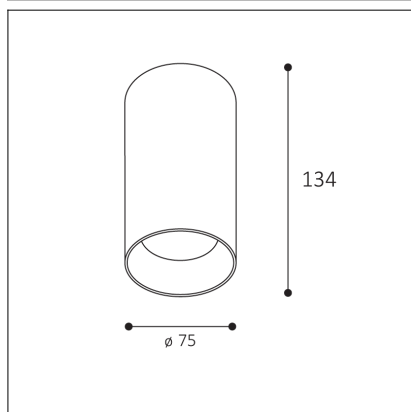

# TINY II L, N

<b>Code:</b>	1480556D
<b>Color:</b>	NICKEL / 7032
<b>Material:</b>	ALUMINIUM/PMMA
<b>Power:</b>	8W
<b>Color temperature:</b>	3000K/3500K/4000K
<b>Lumen output:</b>	720lm
<b>Efficacy:</b>	90lm/W
<b>Color rendering index:</b>	90+
<b>SDCM:</b>	< 3
<b>Light beam angle:</b>	38°
<b>Light Source:</b>	LED
<b>Dimmable:</b>	DALI/PUSH
<b>LED lifetime:</b>	L80 B20 50.000h
<b>Driver:</b>	200 mA
<b>Voltage / Frequency:</b>	220-240V AC, 50-60Hz
<b>Dimensions luminaire:</b>	d75x134 mm
<b>Product weight kg:</b>	0.5
<b>Package dimensions:</b>	80x80x115 mm
<b>Remark:</b>	wall mountable - yes