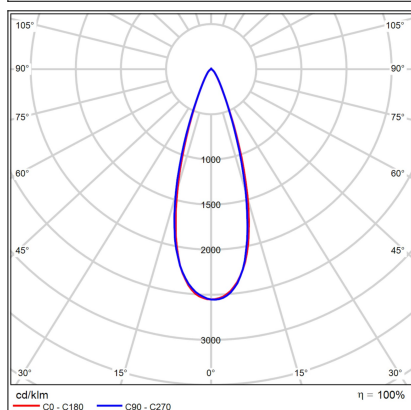

# TINY II L, N

<b>Code:</b>	1480556D
<b>Color:</b>	NICKEL / 7032
<b>Material:</b>	ALUMINIUM/PMMA
<b>Power:</b>	8W
<b>Color temperature:</b>	3000K/3500K/4000K
<b>Lumen output:</b>	720lm
<b>Efficacy:</b>	90lm/W
<b>Color rendering index:</b>	90+
<b>SDCM:</b>	< 3
<b>Light beam angle:</b>	38°
<b>Light Source:</b>	LED
<b>Dimmable:</b>	DALI/PUSH
<b>LED lifetime:</b>	L80 B20 50.000h
<b>Driver:</b>	200 mA
<b>Voltage / Frequency:</b>	220-240V AC, 50-60Hz
<b>Dimensions luminaire:</b>	d75x134 mm
<b>Product weight kg:</b>	0.5
<b>Package dimensions:</b>	80x80x115 mm
<b>Remark:</b>	wall mountable - yes