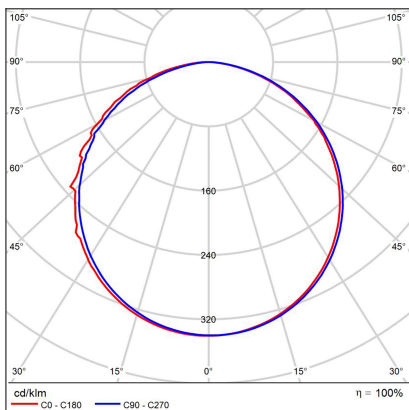

# MILA 60, W

<b>Code:</b>	1272171D
<b>Color:</b>	WHITE / 9003
<b>Material:</b>	METAL/PMMA
<b>Power:</b>	60W
<b>Color temperature:</b>	2700K/3000K/4000K
<b>Lumen output:</b>	4000lm
<b>Efficacy:</b>	67lm/W
<b>Color rendering index:</b>	90+
<b>SDCM:</b>	< 3
<b>Light beam angle:</b>	160°
<b>Light Source:</b>	LED
<b>Dimmable:</b>	DALI/PUSH
<b>LED lifetime:</b>	L80B20 50.000h
<b>Driver:</b>	2x 950 mA
<b>Voltage / Frequency:</b>	220-240V AC, 50-60Hz
<b>Dimensions luminaire:</b>	d600x100 mm
<b>Product weight kg:</b>	4.25
<b>Package dimensions:</b>	640x640x130 mm