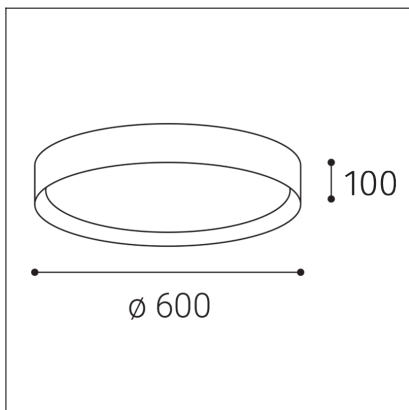

# MILA 60, W

<b>Code:</b>	1272171D
<b>Color:</b>	WHITE / 9003
<b>Material:</b>	METAL/PMMA
<b>Power:</b>	60W
<b>Color temperature:</b>	2700K/3000K/4000K
<b>Lumen output:</b>	4000lm
<b>Efficacy:</b>	67lm/W
<b>Color rendering index:</b>	90+
<b>SDCM:</b>	< 3
<b>Light beam angle:</b>	160°
<b>Light Source:</b>	LED
<b>Dimmable:</b>	DALI/PUSH
<b>LED lifetime:</b>	L80B20 50.000h
<b>Driver:</b>	2x 950 mA
<b>Voltage / Frequency:</b>	220-240V AC, 50-60Hz
<b>Dimensions luminaire:</b>	d600x100 mm
<b>Product weight kg:</b>	4.25
<b>Package dimensions:</b>	640x640x130 mm