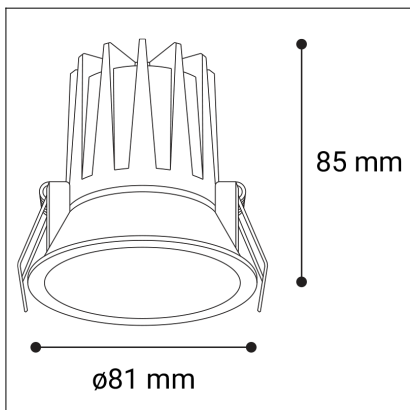

NINO M, B

Code:	2561173DT
Color:	BLACK / 9005
Material:	ALUMINIUM/PC
Power:	9W
Color temperature:	2700K/3000K/4000K
Lumen output:	630lm
Efficacy:	70lm/W
Color rendering index:	90+
SDCM:	< 3
Light beam angle:	36°
Unified Glare Rating:	< 19
Light Source:	LED
Dimmable:	TRIAC
LED lifetime:	L80B20 50.000h
Driver:	200 mA
Voltage / Frequency:	220-240V AC, 50-60Hz
Dimensions luminaire:	d81x85 mm
Product weight kg:	0.2
Package dimensions:	105x90x70 mm