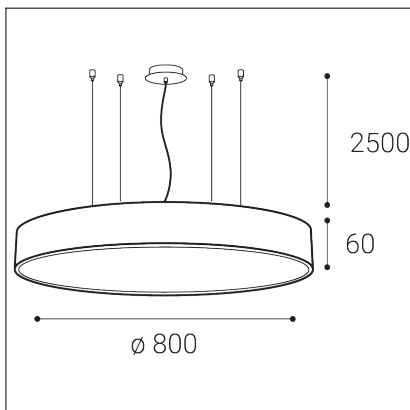

MONO SLIM 80 P-Z, B

Code: 3274473D

Color: BLACK / 9017

Material: METAL/PMMA

Power: 80W

Color temperature: 2700K/3000K/4000K

Lumen output: 5600lm

Efficacy: 70lm/W

Color rendering index: 90+

SDCM: < 3

Light beam angle: 160°

Light Source: LED

Dimmable: DALI/PUSH

LED lifetime: L80B20 50.000h

Driver: 2x 950 mA

Voltage / Frequency: 220-240V AC, 50-60Hz

Dimensions luminaire: d800x60 mm

Product weight kg: 5.6

Packing carton: 1

Length suspension: 2500 mm

Package dimensions: 840x840x85 mm