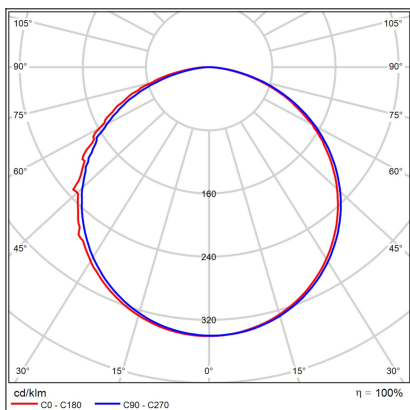

MONO SLIM 80 P-Z, B

Code: 3274473D

Color: BLACK / 9017

Material: METAL/PMMA

Power: 80W

Color temperature: 2700K/3000K/4000K

Lumen output: 5600lm

Efficacy: 70lm/W

Color rendering index: 90+

SDCM: < 3

Light beam angle: 160°

Light Source: LED

Dimmable: DALI/PUSH

LED lifetime: L80B20 50.000h

Driver: 2x 950 mA

Voltage / Frequency: 220-240V AC, 50-60Hz

Dimensions luminaire: d800x60 mm

Product weight kg: 5.6

Packing carton: 1

Length suspension: 2500 mm

Package dimensions: 840x840x85 mm